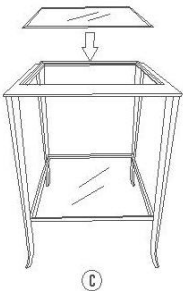

UTTERMOST

ASSEMBLY INSTRUCTIONS

Item#: W23065

Parts List

Table Frame	1pc
Top Glass (large)	1 pc
Bottom Glass(small)	1 pc

- 1. Take all parts out of the carton carefully and place on a clean, flat surface to be sure no parts are lost or damaged.**

- 2. Place the Bottom Glass (small) gently into the bottom of the Table Frame.**

- 3. Place the Top Glass (large) gently into the top of the Table Frame.**

- 4. Assembly is complete.**