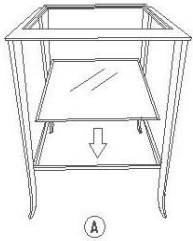

UTTERMOST

ASSEMBLY INSTRUCTIONS

Item#: W23065

Parts List

Table Frame	1pc
Top Glass (large)	1 pc
Bottom Glass(small)	1 pc

- 1. Take all parts out of the carton carefully and place on a clean, flat surface to be sure no parts are lost or damaged.**

- 2. Place the Bottom Glass (small) gently into the bottom of the Table Frame.**

- 3. Place the Top Glass (large) gently into the top of the Table Frame.**

- 4. Assembly is complete.**