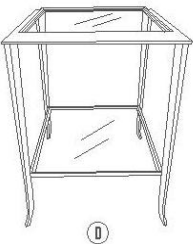

UTTERMOST

ASSEMBLY INSTRUCTIONS

Item#: W23065

Parts List

Table Frame	1pc
Top Glass (large)	1 pc
Bottom Glass(small)	1 pc

- 1. Take all parts out of the carton carefully and place on a clean, flat surface to be sure no parts are lost or damaged.**

- 2. Place the Bottom Glass (small) gently into the bottom of the Table Frame.**

- 3. Place the Top Glass (large) gently into the top of the Table Frame.**

- 4. Assembly is complete.**