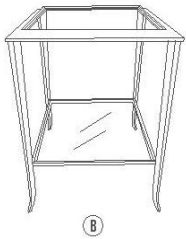

UTTERMOST

ASSEMBLY INSTRUCTIONS

Item#: W23065

Parts List

Table Frame	1pc
Top Glass (large)	1 pc
Bottom Glass(small)	1 pc

- 1. Take all parts out of the carton carefully and place on a clean, flat surface to be sure no parts are lost or damaged.**

- 2. Place the Bottom Glass (small) gently into the bottom of the Table Frame.**

- 3. Place the Top Glass (large) gently into the top of the Table Frame.**

- 4. Assembly is complete.**