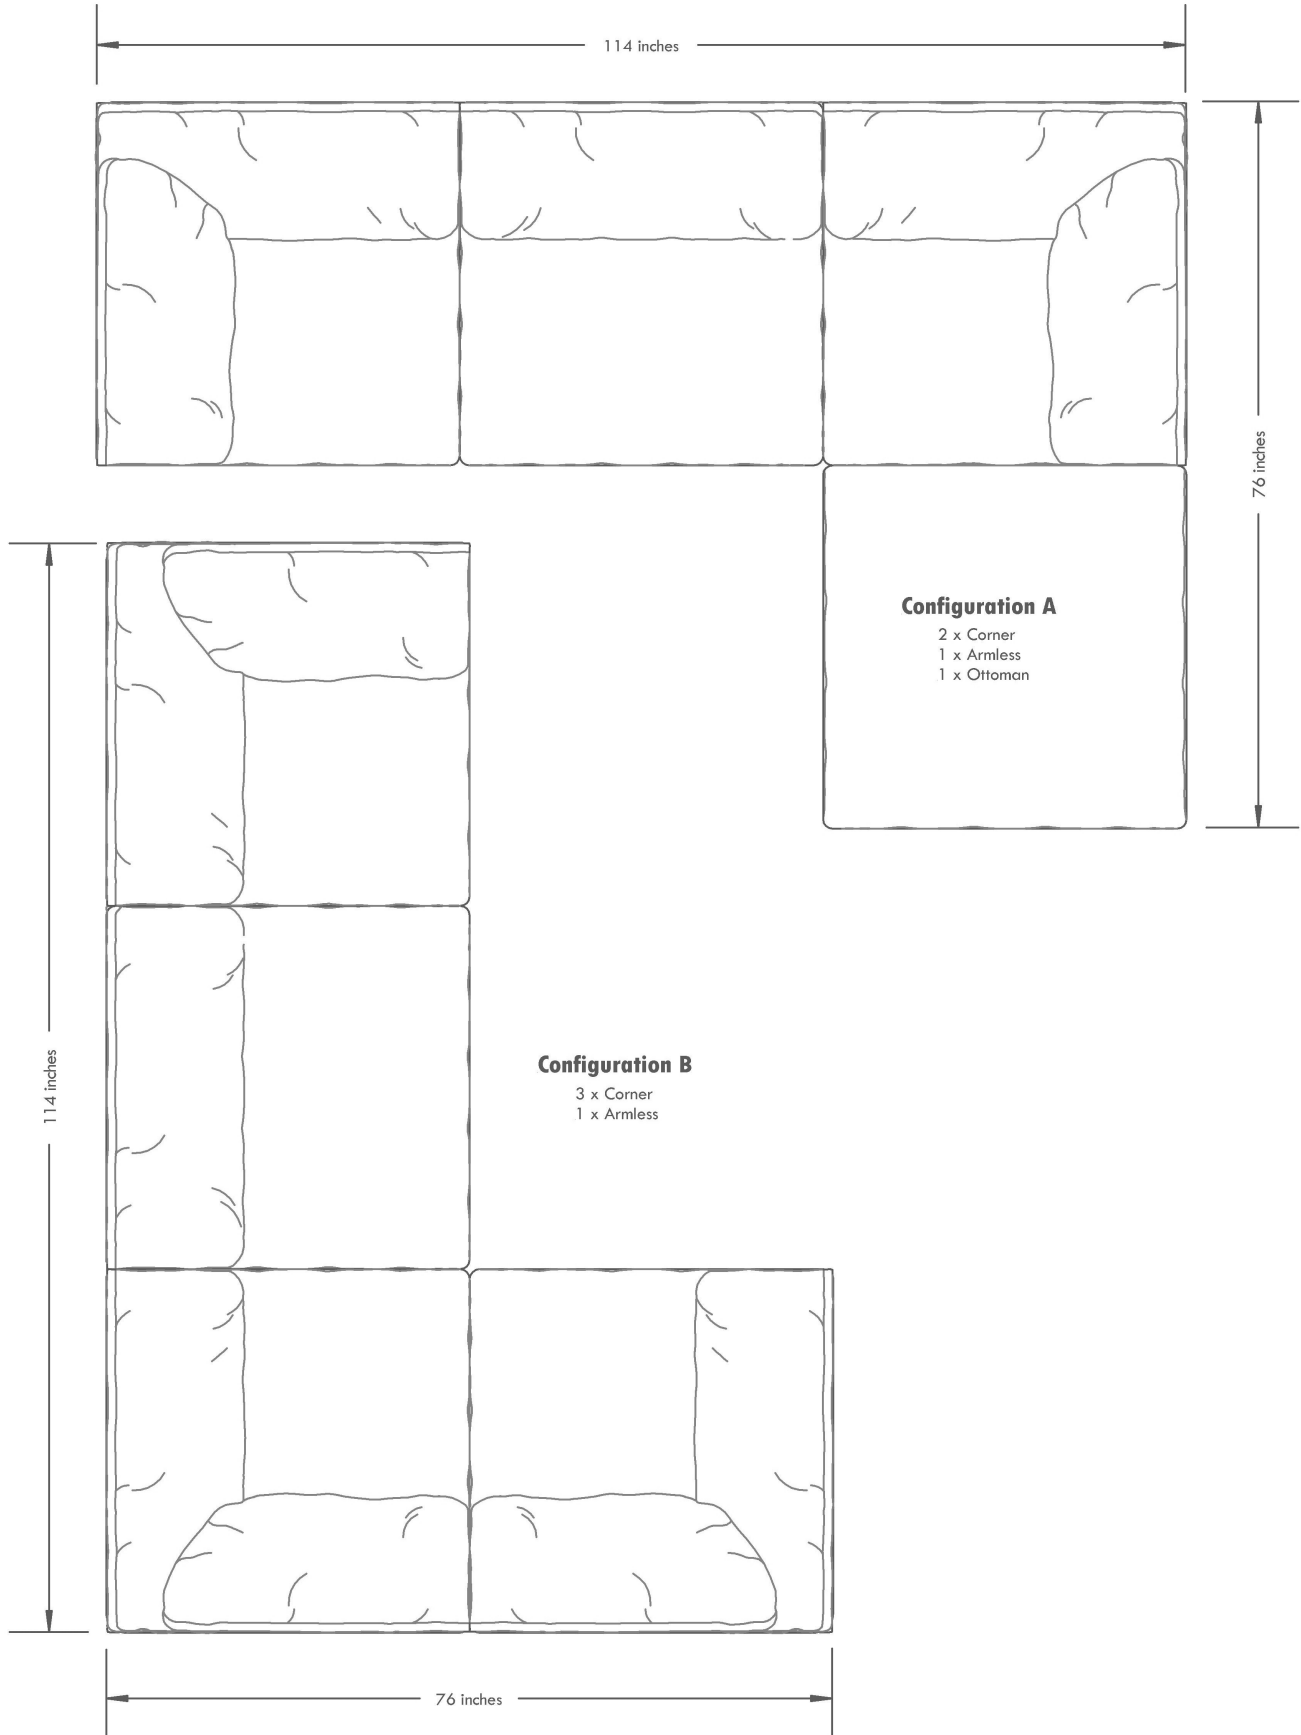

REVELATION

by UTTERMOST

Haven Modular Configurations