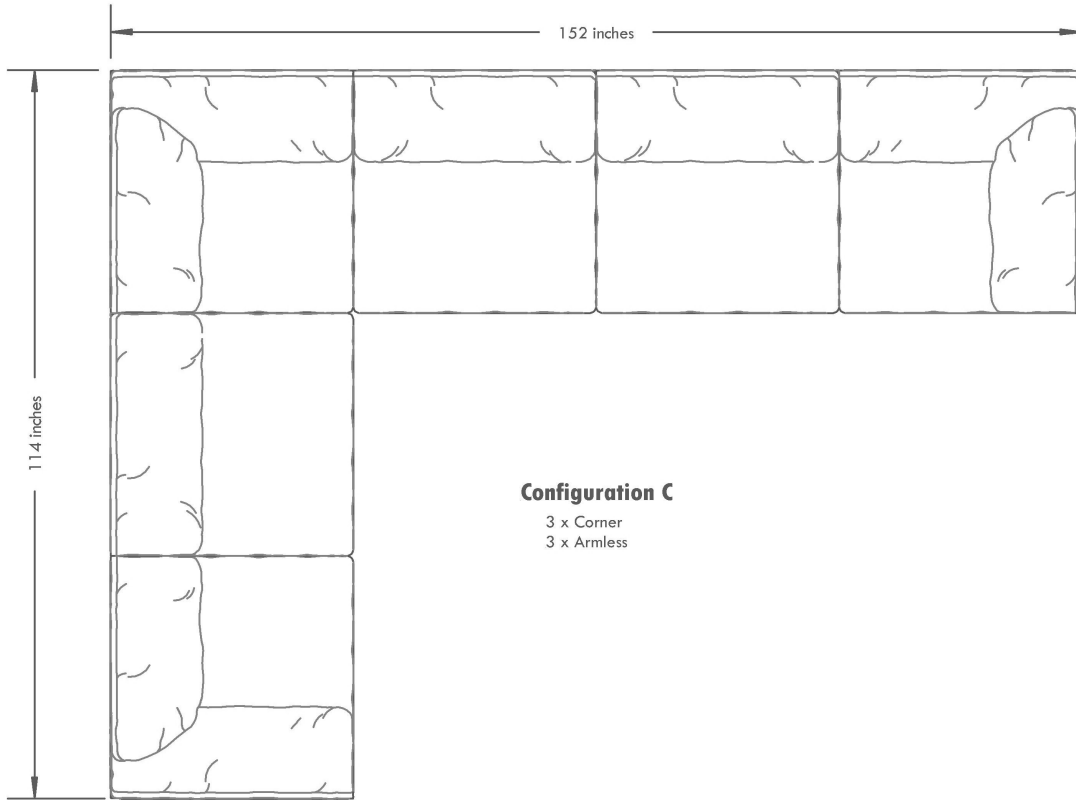

REVELATION

by UTTERMOST

Haven Modular Configurations