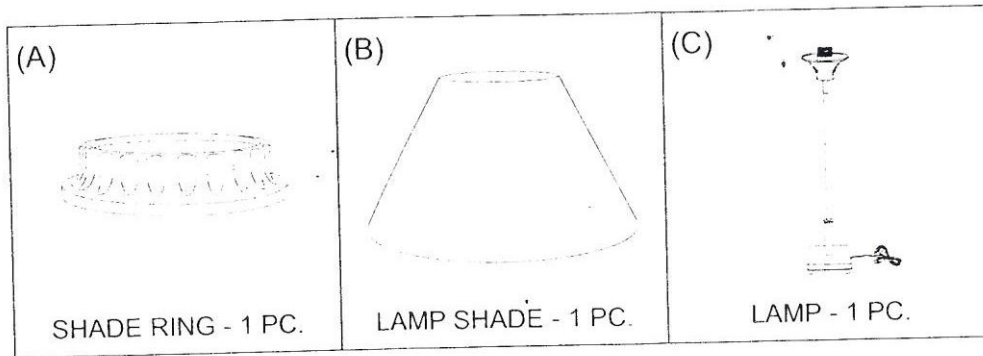

UTTERMOST

ASSEMBLY INSTRUCTIONS

CONTENT LIST

ITEM #: R30037-1

INSTRUCTIONS :-

1. UNPACK ALL THE PARTS AND PLACE THEM ON CLEAN NON PADDED SURFACE, DO NOT DISCARD ANY PACKAGING MATERIAL UNTIL THE ASSEMBLY IS COMPLETE.
2. UNSCREW THE SHADE RINGS (A) BY ROTATING IN ANTICLOCKWISE.
3. PLACE THE SHADES (B) OVER THE HOLDERS AND TIGHT THE SHADE RINGS.
4. (C) LAMP IS READY TO USE.