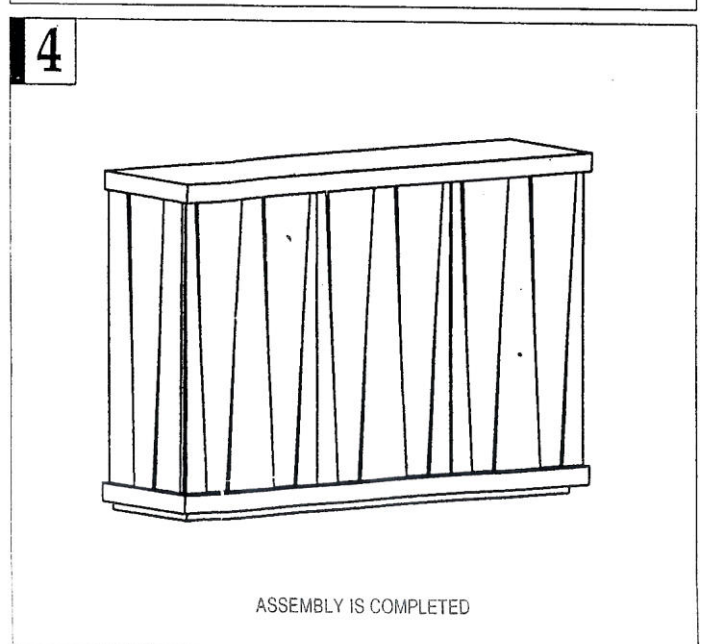

# ASSEMBLY INSTRUCTIONS FOR ITEM # R25454

1 BODY - 1pc.

2 Long Shelf = 1 pcs.

3 Short Shelf = 2 pcs

A Shelf Support = 12 pcs.

DOOR HINGES MAY NEED SLIGHT ADJUSTMENT ONCE INSTALLED IN HOME TO MAKE DOORS LINE UP AND ENGAGE IN THE DOOR CATCHES CORRECTLY