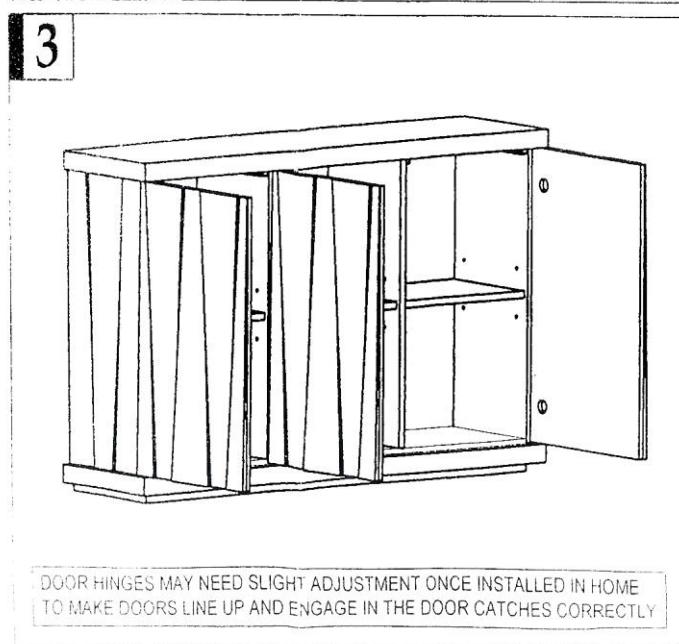

# ASSEMBLY INSTRUCTIONS FOR ITEM # R25454

1 BODY - 1pc.

2 Long Shelf = 1 pcs.

3 Short Shelf = 2 pcs

A Shelf Support = 12 pcs.

DOOR HINGES MAY NEED SLIGHT ADJUSTMENT ONCE INSTALLED IN HOME TO MAKE DOORS LINE UP AND ENGAGE IN THE DOOR CATCHES CORRECTLY