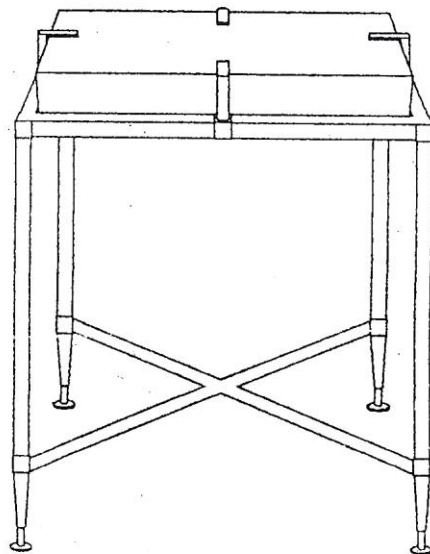

ASSEMBLY INSTRUCTION FOR ICE BLOCK TABLE

CONTENT LIST

ITEM #: R25111

PEGS WITH ALLEN KEY
SCREWS - 4 SET.

GLASS TOP - 1PC.

TABLE - 1PC.

ALLEN KEY - 1PC.

TABLE W/ GLASS TOP & BRASS PEGS

INSTRUCTIONS :-

- * Unpack the goods and keep the table and glass top on flat surface.
- * Place the glass top on table.
- * Place the pegs and tighten them with allen key provided to avoid let the glass top move.