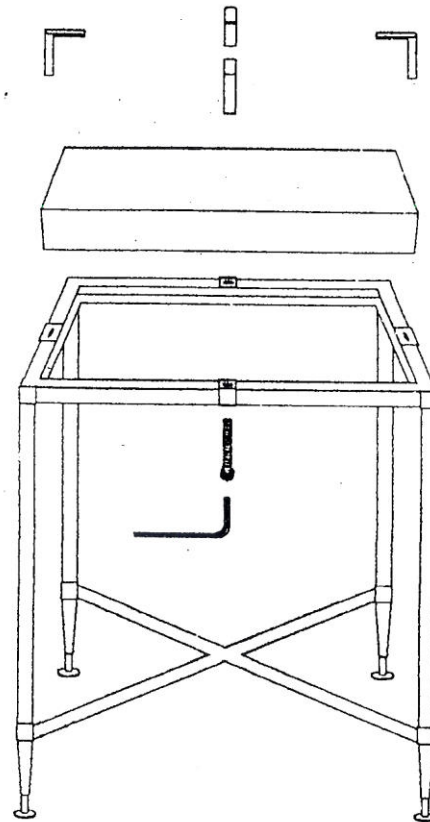

ASSEMBLY INSTRUCTION FOR ICE BLOCK TABLE

CONTENT LIST

ITEM #: R25111

PEGS WITH ALLEN KEY
SCREWS - 4 SET.

GLASS TOP - 1PC.

TABLE - 1PC.

ALLEN KEY - 1PC.

TABLE W/ GLASS TOP & BRASS PEGS

INSTRUCTIONS :-

- * Unpack the goods and keep the table and glass top on flat surface.
- * Place the glass top on table.
- * Place the pegs and tighten them with allen key provided to avoid let the glass top move.