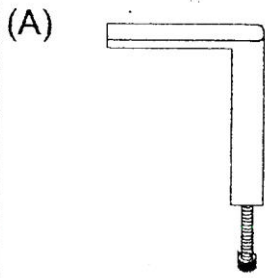

ASSEMBLY INSTRUCTION FOR ICE BLOCK TABLE

CONTENT LIST

ITEM #: R25111

PEGS WITH ALLEN KEY
SCREWS - 4 SET.

GLASS TOP - 1PC.

TABLE - 1PC.

ALLEN KEY - 1PC.

TABLE W/ GLASS TOP & BRASS PEGS

INSTRUCTIONS :-

- * Unpack the goods and keep the table and glass top on flat surface.
- * Place the glass top on table.
- * Place the pegs and tighten them with allen key provided to avoid let the glass top move.