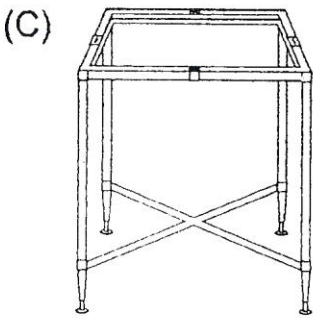

ASSEMBLY INSTRUCTION FOR ICE BLOCK TABLE

CONTENT LIST

ITEM #: R25111

PEGS WITH ALLEN KEY
SCREWS - 4 SET.

GLASS TOP - 1PC.

TABLE - 1PC.

ALLEN KEY - 1PC.

TABLE W/ GLASS TOP & BRASS PEGS

INSTRUCTIONS :-

- * Unpack the goods and keep the table and glass top on flat surface.
- * Place the glass top on table.
- * Place the pegs and tighten them with allen key provided to avoid let the glass top move.