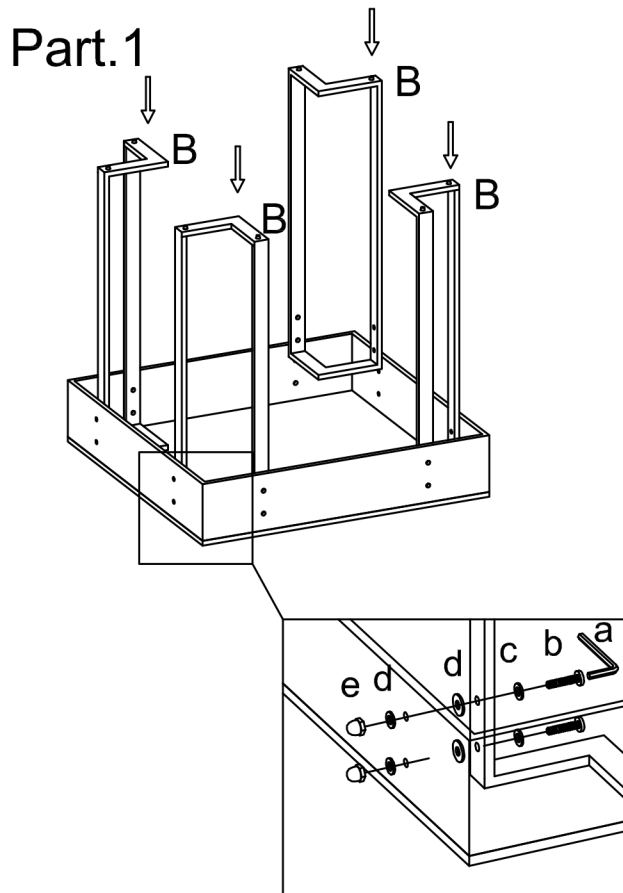

REVELATION

by UTTERMOST

MIRRORS • ALTERNATIVE • WALL DECOR • ART • ACCESSORIES • CLOCKS • RUGS • LIGHTING • ACCENT FURNITURE

Assembly Instruction STYLE:R24918

Parts list

A	Table Top	1 PC
B	Table Leg	4 PCS

Hardware list

a	Allen Key	1 PC
b	Bolt	16 PCS
c	Flat Washer	16 PCS
d	Plastic Washer	32 PCS
e	Nut	16 PCS

1. Take the Parts carefully out of the carton, and then place them on a flat and soft surface, making sure that the parts will not be damaged.

2. Place Table Top (A) upside down on a flat soft surface. Install Table Legs x4(B) individually as shown.

3. Assembly complete. Turn table over and adjust level by turning foot levelers on bottom if needed.