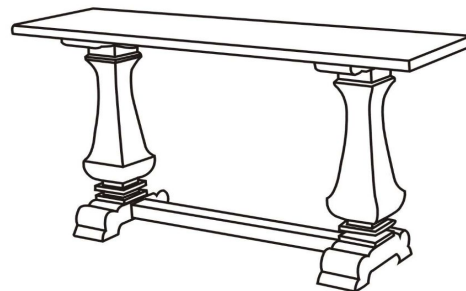

## Assembly Instruction

ITEM NO.: R24565

ITEM	PART NAME	QTY
1	Table Top	1
2	Panel	2
3	Connecting	1

ITEM	PART NAME	QTY
A	Flat washer 	10
B	Lock washer 	10
C	Long BOLT 	8
D	Short BOLT 	2
E	ALEN WRENCH 	1

**Step1.** Take the parts carefully out of carton, and then place them on a flat and soft surface, making sure that parts will not be damaged.