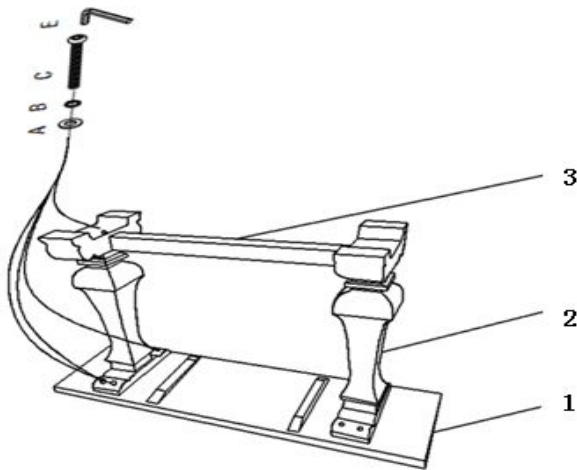

## Assembly Instruction

ITEM NO.: R24565

ITEM	PART NAME	QTY
1	Table Top	1
2	Panel	2
3	Connecting	1

ITEM	PART NAME	QTY
A	Flat washer 	10
B	Lock washer 	10
C	Long BOLT 	8
D	Short BOLT 	2
E	ALEN WRENCH 	1

**Step1.** Take the parts carefully out of carton, and then place them on a flat and soft surface, making sure that parts will not be damaged.

**Step 2:** Attach Panels(2) to Connecting(3) by using shorter Bolts(D), Flat Washers(A) and LockWashers(B).

**Step 3:** Attach Panels(2) and Connecting(3) to Table Top(1) by using longer Bolts(C), Washers(A) and Lock Washers(B) ,