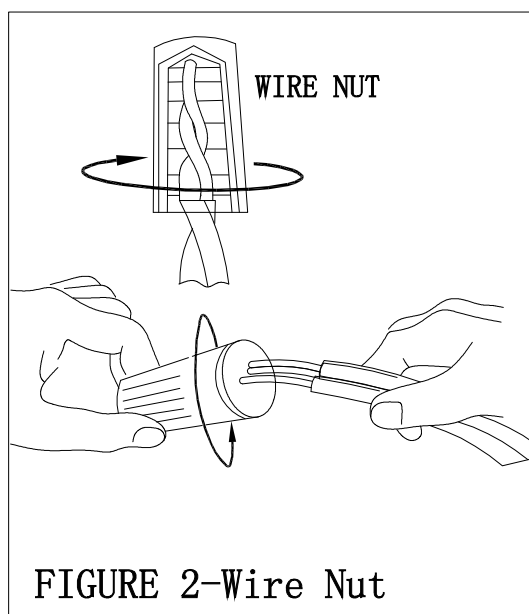

REVELATION

by UTTERMOST

ILLUSTRATION

STYLE NO. : R22093

TYPE G95 60W MAX
(INCLUDED EDISON BULB)