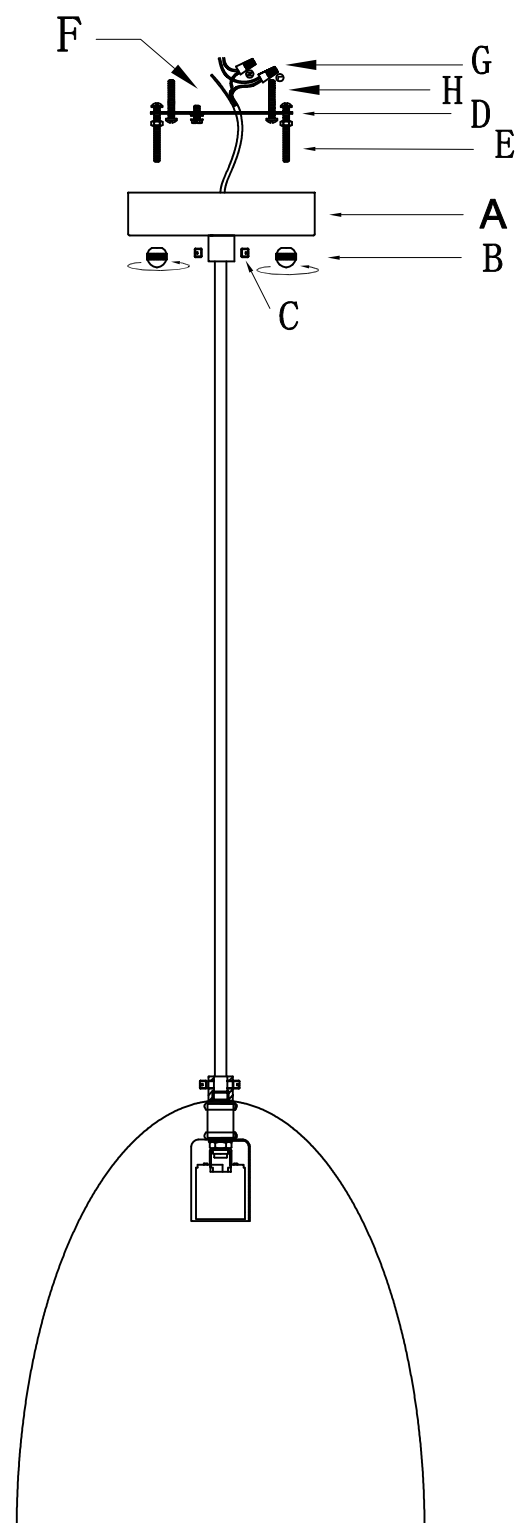

REVELATION

by UTTERMOST

ILLUSTRATION

STYLE NO. : R22093

TYPE G95 60W MAX
(INCLUDED EDISON BULB)