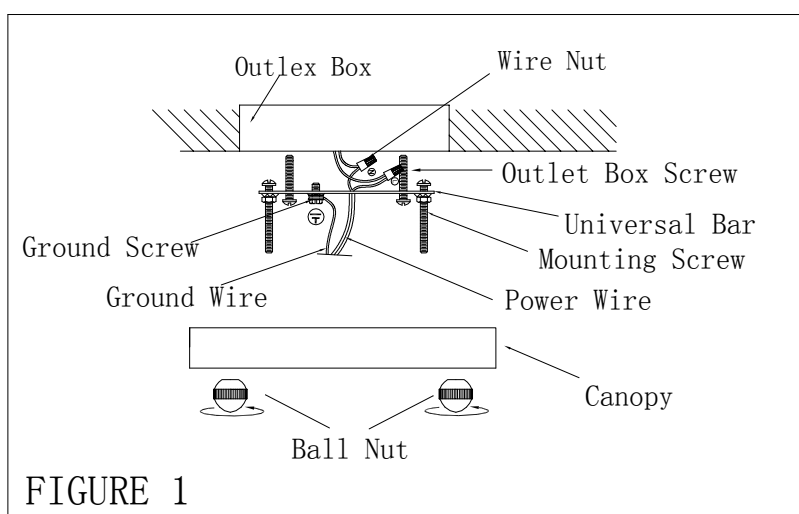

REVELATION

by UTTERMOST

ILLUSTRATION

STYLE NO. : R22093

TYPE G95 60W MAX
(INCLUDED EDISON BULB)