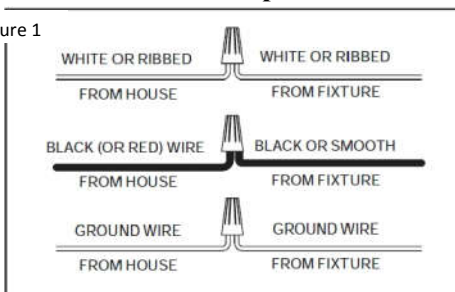

1. Take the lamp carefully out of the Carton, and place on a flat surface.
2. Be sure power to the installation point is OFF. Follow the steps below for assembly.
3. Adjust the length of wire needed for your installation, remove excess. Determine the number of **Rods** to be assembled to the **Fixture Body** as needed for your hanging height. Pull the Supply Wire with Ground Wire through the selected **Rods** and **Swivel**. Thread the **Rods** & connect **Nipple**. Hand tighten.
4. Pass the supply wire through the **Universal Bar** assembly, secure the **Universal Bar** to the Outlet Box with Outlet Box Screws.
5. Connect the wire as shown. (See Figure 1)
 - a. Connect the House Ground Wire to the Fixture Ground Wire, secure with wire nut.
 - b. Connect the House White (or Ribbed) Wire to the Fixture Supply Wire (White or Ribbed Side), secure with wire nut.
 - c. Connect the House Black (or Red) Wire to the Fixture Supply Wire (Black or Smooth Side), secure with wire nut.
 - d. Carefully stuff all of the connected wires into the Outlet Box.
6. Place the **Canopy** over the **Mounting Screws** and secure with **Mounting Balls**. Hand-tighten until snug.
7. Install the correct Edison **Bulb** (Included) into the **Socket** until snug.
8. Place **Glass Shade** instruction as below. (See Figure 2)

Step 1: Place **Glass shade** into the **Part#1**. Make sure the spider on the part#1 hold the **Glass shade** completely and straightly.

Step 2: Put down the **Part#2** in the **Glass shade**.

Step 3: Thread the **Part #3** into the **Nipple**. Hand-tighten until snug.

Step 4: Assembly **Glass Shade** is Completed

Your installation is completed now. Restore electricity.

Figure 1

Figure 2

PO BOX 558/3325 GRASSY HILL RD. ROCKY MOUNT, VIRGINIA 24151

www.uttermost.com