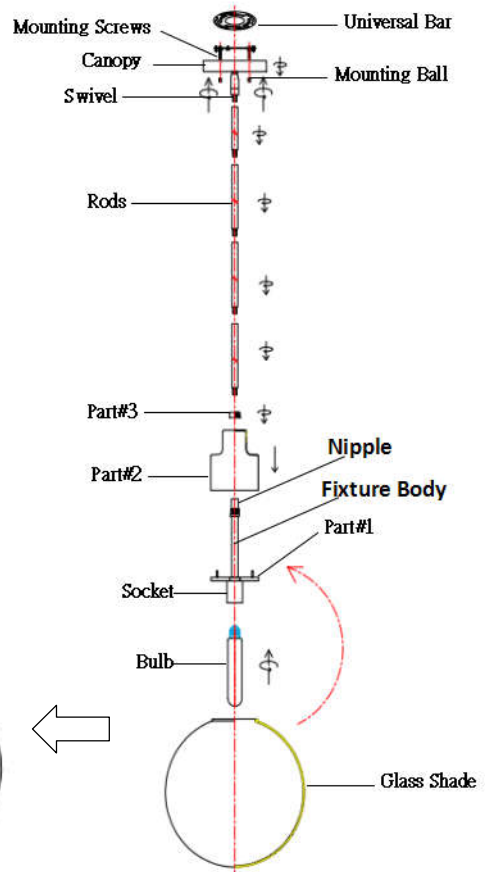

1. Take the lamp carefully out of the Carton, and place on a flat surface.
2. Be sure power to the installation point is OFF. Follow the steps below for assembly.
3. Adjust the length of wire needed for your installation, remove excess. Determine the number of **Rods** to be assembled to the **Fixture Body** as needed for your hanging height. Pull the Supply Wire with Ground Wire through the selected **Rods** and **Swivel**. Thread the **Rods** & connect **Nipple**. Hand tighten.
4. Pass the supply wire through the **Universal Bar** assembly, secure the **Universal Bar** to the Outlet Box with Outlet Box Screws.
5. Connect the wire as shown. (See Figure 1)
 - a. Connect the House Ground Wire to the Fixture Ground Wire, secure with wire nut.
 - b. Connect the House White (or Ribbed) Wire to the Fixture Supply Wire (White or Ribbed Side), secure with wire nut.
 - c. Connect the House Black (or Red) Wire to the Fixture Supply Wire (Black or Smooth Side), secure with wire nut.
 - d. Carefully stuff all of the connected wires into the Outlet Box.
6. Place the **Canopy** over the **Mounting Screws** and secure with **Mounting Balls**. Hand-tighten until snug.
7. Install the correct Edison **Bulb** (Included) into the **Socket** until snug.
8. Place **Glass Shade** instruction as below. (See Figure 2)

Step 1: Place **Glass shade** into the **Part#1**. Make sure the spider on the part#1 hold the **Glass shade** completely and straightly.

Step 2: Put down the **Part#2** in the **Glass shade**.

Step 3: Thread the **Part #3** into the **Nipple**. Hand-tighten until snug.

Step 4: Assembly **Glass Shade** is Completed

Your installation is completed now. Restore electricity.

Figure 1

Figure 2

PO BOX 558/3325 GRASSY HILL RD. ROCKY MOUNT, VIRGINIA 24151

www.uttermost.com