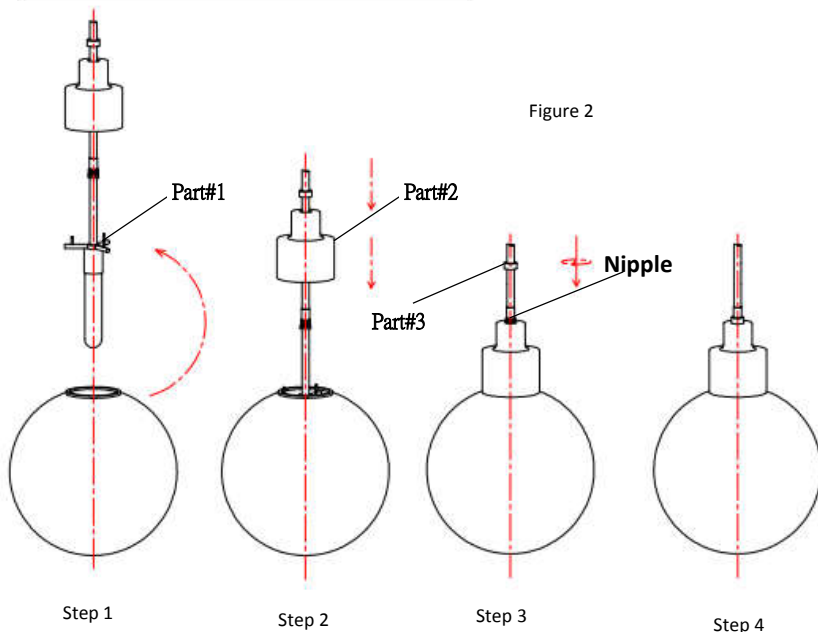

1. Take the lamp carefully out of the Carton, and place on a flat surface.
2. Be sure power to the installation point is OFF. Follow the steps below for assembly.
3. Adjust the length of wire needed for your installation, remove excess. Determine the number of **Rods** to be assembled to the **Fixture Body** as needed for your hanging height. Pull the Supply Wire with Ground Wire through the selected **Rods** and **Swivel**. Thread the **Rods** & connect **Nipple**. Hand tighten.
4. Pass the supply wire through the **Universal Bar** assembly, secure the **Universal Bar** to the Outlet Box with Outlet Box Screws.
5. Connect the wire as shown. (See Figure 1)
 - a. Connect the House Ground Wire to the Fixture Ground Wire, secure with wire nut.
 - b. Connect the House White (or Ribbed) Wire to the Fixture Supply Wire (White or Ribbed Side), secure with wire nut.
 - c. Connect the House Black (or Red) Wire to the Fixture Supply Wire (Black or Smooth Side), secure with wire nut.
 - d. Carefully stuff all of the connected wires into the Outlet Box.
6. Place the **Canopy** over the **Mounting Screws** and secure with **Mounting Balls**. Hand-tighten until snug.
7. Install the correct Edison **Bulb** (Included) into the **Socket** until snug.
8. Place **Glass Shade** instruction as below. (See Figure 2)

Step 1: Place **Glass shade** into the **Part#1**. Make sure the spider on the part#1 hold the **Glass shade** completely and straightly.

Step 2: Put down the **Part#2** in the **Glass shade**.

Step 3: Thread the **Part #3** into the **Nipple**. Hand-tighten until snug.

Step 4: Assembly **Glass Shade** is Completed

Your installation is completed now. Restore electricity.

Figure 1

Figure 2

PO BOX 558/3325 GRASSY HILL RD. ROCKY MOUNT, VIRGINIA 24151

www.uttermost.com