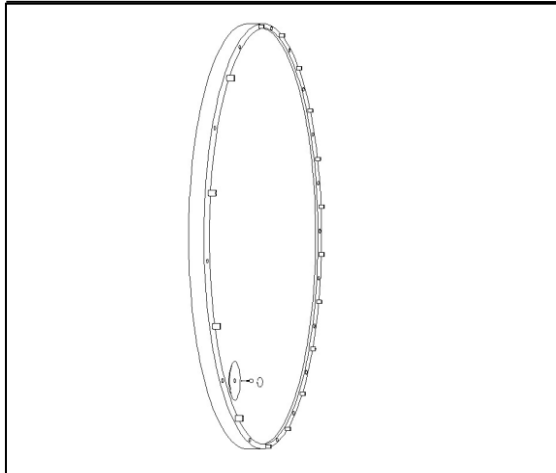

UTTERMOST

ASSEMBLY INSTRUCTIONS

Assembly Instruction

STYLE: 08224

Parts List		Hardware List	
A	MIRROR FRAME	1PC	SCREW (size: M6X20MM) 32 PCS
B	GLASS PIECE	32 PCS	

1. Take the parts carefully out of the carton and hang the mirror frame onto the wall in desired location. Hang the mirror before assembly.
2. Install glass pieces by hand. Attach all glass pieces flush against the frame before attaching glass pieces to the posts extending from the frame.

3. Repeat above instruction to screw all glass pieces to frame.

4. Assembly is complete. To clean, wipe with a soft dry cloth.