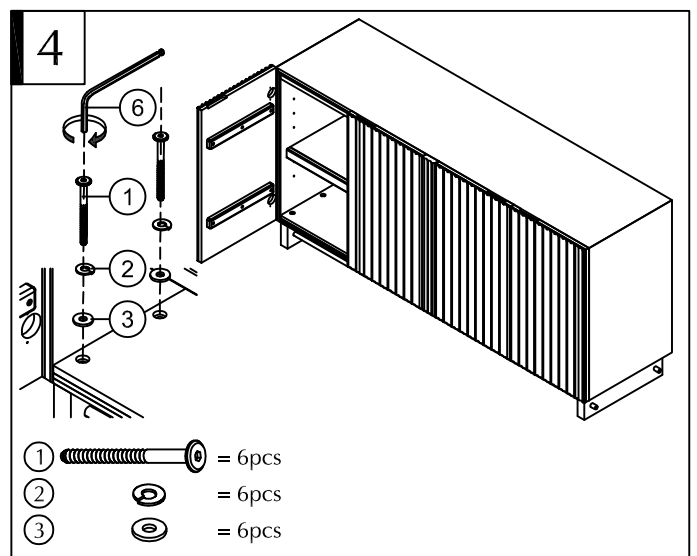

3 Flat washer
=6pcs

4 Dowel
=4pcs

5 Metal Lock
Stretcher =4pcs

6 Allen key L4
=1pc

P.O. Box 558 | 3325 Grassy Hill Road | Rocky Mount, VA | 24151
www.uttermost.com