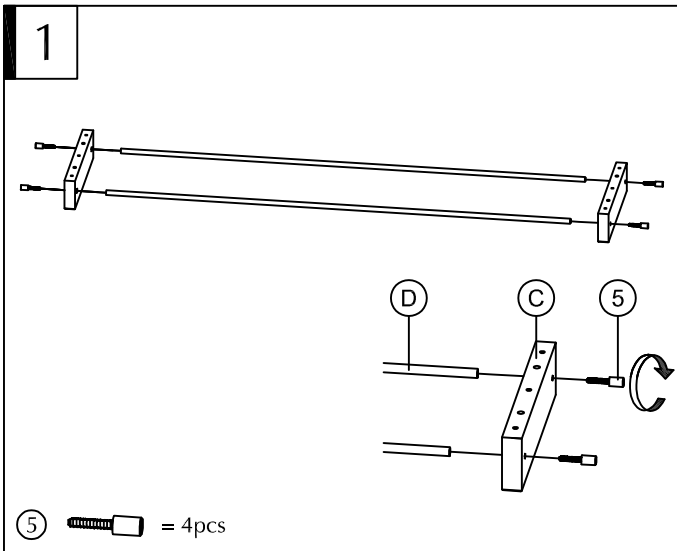

3 Flat washer
=6pcs

4 Dowel
=4pcs

5 Metal Lock
Stretcher =4pcs

6 Allen key L4
=1pc

P.O. Box 558 | 3325 Grassy Hill Road | Rocky Mount, VA | 24151
www.uttermost.com