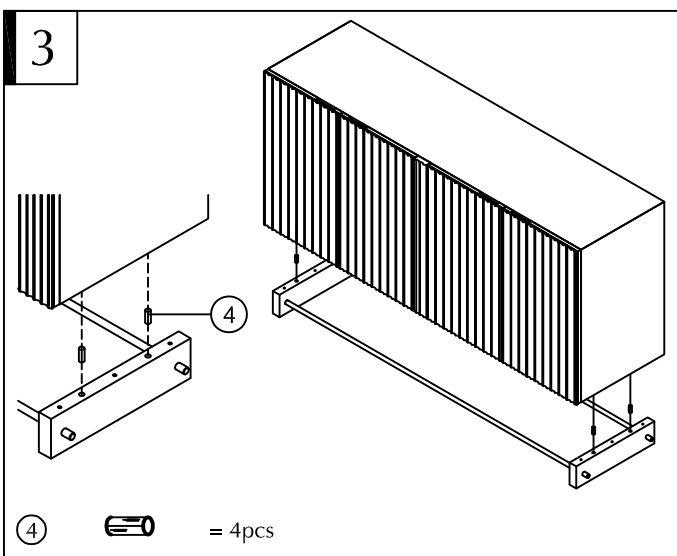

3 Flat washer
=6pcs

4 Dowel
=4pcs

5 Metal Lock
Stretcher =4pcs

6 Allen key L4
=1pc

P.O. Box 558 | 3325 Grassy Hill Road | Rocky Mount, VA | 24151
www.uttermost.com