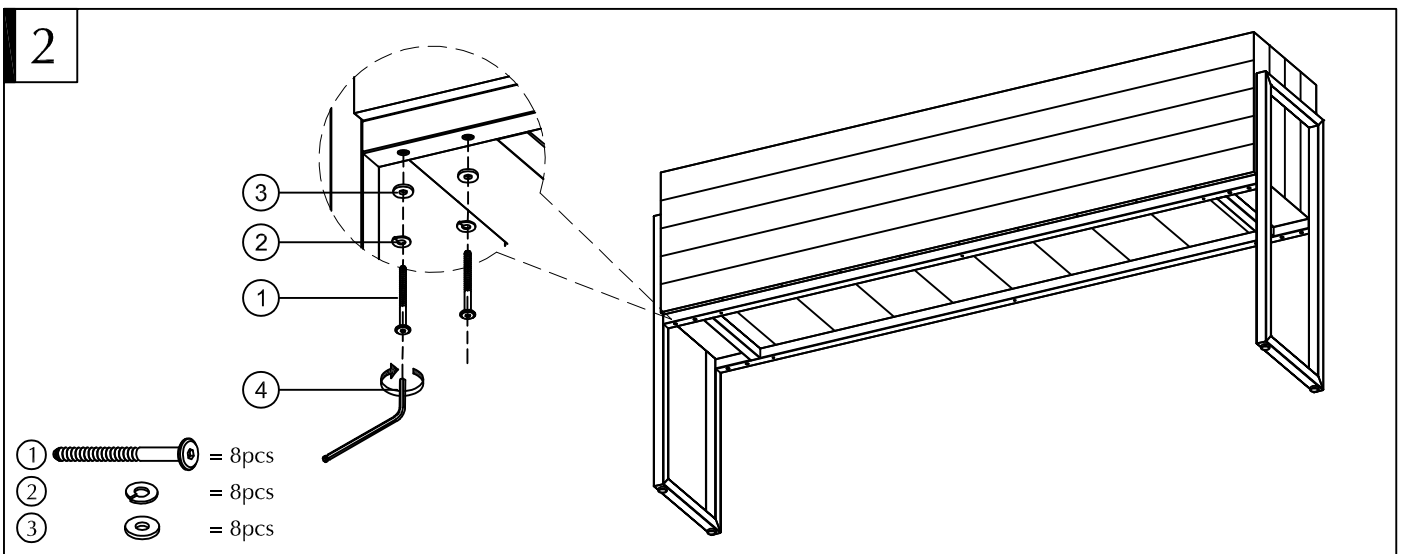

UTTERMOST

ASSEMBLY INSTRUCTION FOR ITEM 25402

A Cabinet - 1pc

B Metal Legs - 2pcs

1 Bolt JCBC
=8pcs

2 Lock washer
=8pcs

3 Flat washer
=8pcs

4 Allen key L4
=1pc