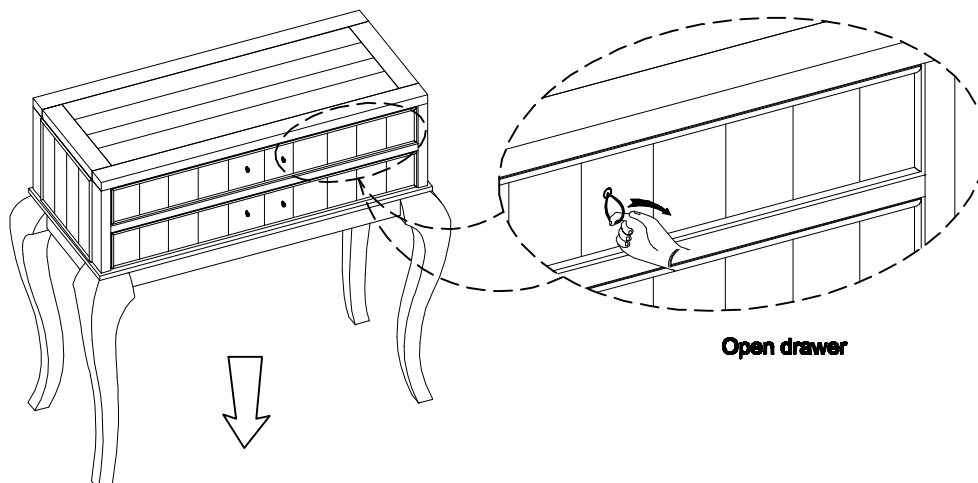

UTTERMOST

Assembly Instruction

STYLE: 25988

Hardware list

A		Bolt Ø1/4**1-3/4"	8 pcs
B		Spring Washer Ø1/4"	8 pcs
C		Flat Washer Ø1/4"x19mm	8 pcs
D		Allen Wrench 4mm	1 pc
E		Anti-tip	1set

Parts list

1		Wood Frame	1 pc
2		Leg	4 pcs

Step 1

Step 2