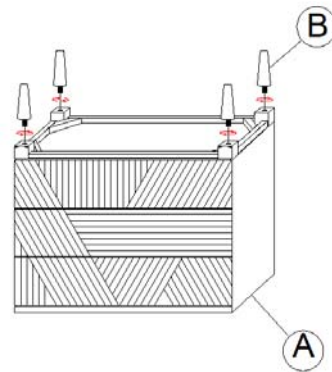

UTTERMOST

ASSEMBLY INSTRUCTIONS

ITEM# 25382,25383

Component List:

- A. Frame base.....1 pc
- B. Leg.....4 pcs

Step 1. Assemble **Legs(B)** on the **Frame Base (A)** by turning the legs on to the **Frame Base(A)**

Step 1

Step 2. Turn the chest upward

Step 2

Assembly is complete now.