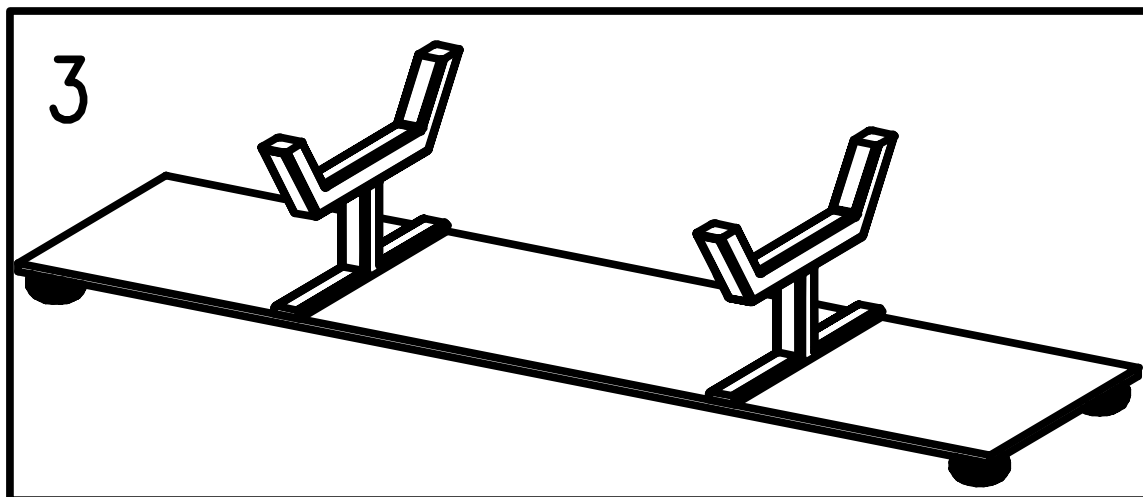

## ASSEMBLY INSTRUCTION FOR ITEM #R17096

PO BOX 558/3325 GRASSY HILL RD. ROCKY MOUNT, VIRGINIA 24151

[WWW.REVELATIONBYUTTERMOST.COM](http://WWW.REVELATIONBYUTTERMOST.COM)