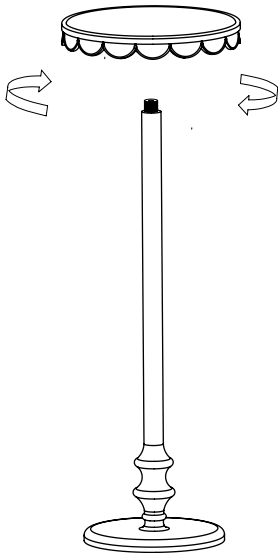

Assembly Instructions

Item # W23067

Side Table - Assembly Instructions

Part Included

- Table Top
- Table Base

TABLE TOP

TABLE BASE

JOIN TOGETHER TIGHTENING IT IN CLOCKWISE DIRECTION

FULLY ASSEMBLED TABLE