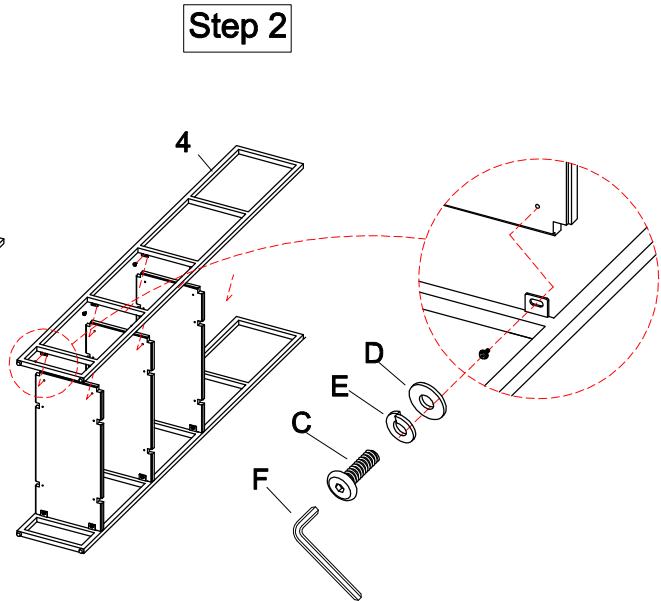

UTTERMOST

Assembly Instruction

STYLE: 25347

Hardwares list

A		Bolt	Ø1/4" x 1-1/2"	4 pcs
B		Bolt	Ø1/4" x 1"	8 pcs
C		Bolt	Ø1/4" x 3/4"	28 pcs
D		Flat Washer	Ø1/4" x 16mm	40 pcs
E		Spring Washer	Ø1/4"	40 pcs
F		Allen Wrench	4mm	1 pc
G		Anti-tip Hardware Package		1 set

Parts list

1		Top frame	1 pc
2		4th shelf	1 pc
3		1st, 2nd, 3rd shelf	3 pcs
4		Side Leg	2 pcs
5		Front Leg	2 pcs
6		Back Leg	2 pcs
7		"X" connector	1 pc

Step 1

Step 2

Step 3