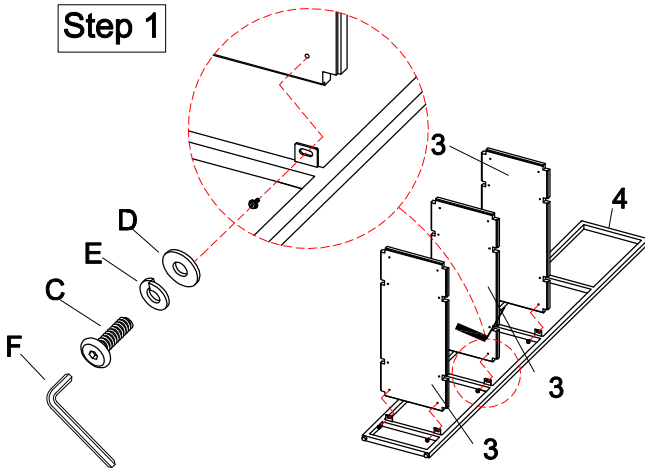

UTTERMOST

Assembly Instruction

STYLE: 25347

Hardwares list

A		Bolt	Ø1/4" x 1-1/2"	4 pcs
B		Bolt	Ø1/4" x 1"	8 pcs
C		Bolt	Ø1/4" x 3/4"	28 pcs
D		Flat Washer	Ø1/4" x 16mm	40 pcs
E		Spring Washer	Ø1/4"	40 pcs
F		Allen Wrench	4mm	1 pc
G		Anti-tip Hardware Package		1 set

Parts list

1		Top frame	1 pc
2		4th shelf	1 pc
3		1st, 2nd, 3rd shelf	3 pcs
4		Side Leg	2 pcs
5		Front Leg	2 pcs
6		Back Leg	2 pcs
7		"X" connector	1 pc

Step 1