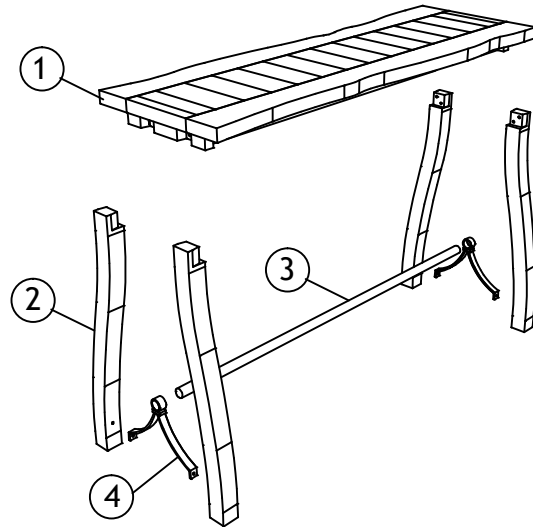

UTTERMOST

ASSEMBLY INSTRUCTION FOR ITEM #25899

- BOLT M6x50 8 PCS (A)
- BOLT M6x30 4 PCS (B)
- BOLT M6x20 2 PCS (C)
- FLAT WASHER M6 14 PCS (D)
- HEX KEY 1 PC (E)