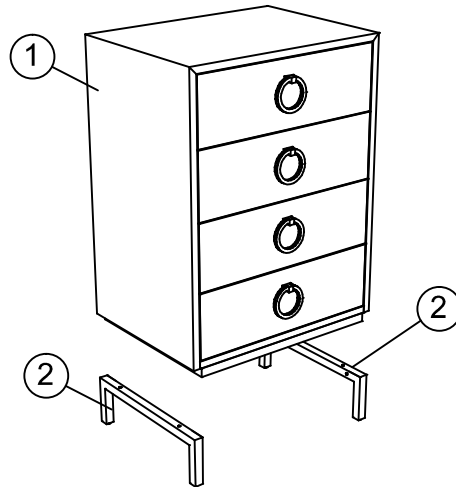

UTTERMOST

ASSEMBLY INSTRUCTION FOR ITEM #25897

- BOLT M6x35 8 PCS (A)
- FLAT WASHER M6 8 PCS (B)
- HEX KEY 1 PC (C)