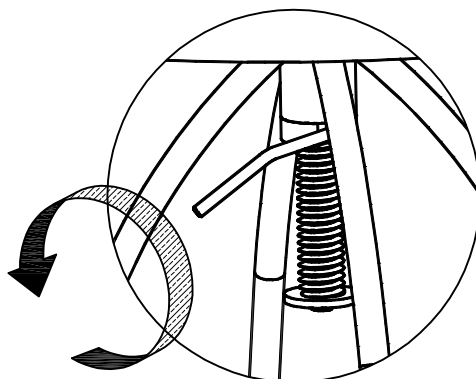

UTTERMOST

ASSEMBLY INSTRUCTION FOR ITEM #25428

1

TURN COUNTER CLOCK WISE TO LOOSEN THE LOCK

2

TURN TO ADJUST THE TABLE'S HEIGHT

TURN CLOCK WISE TO TIGHTEN THE LOCK