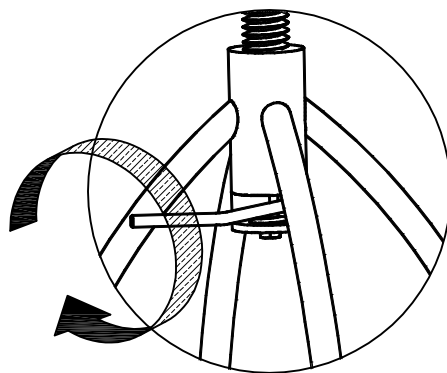

UTTERMOST

ASSEMBLY INSTRUCTION FOR ITEM #25428

1

TURN COUNTER CLOCK WISE TO LOOSEN THE LOCK

2

TURN TO ADJUST THE TABLE'S HEIGHT

TURN CLOCK WISE TO TIGHTEN THE LOCK