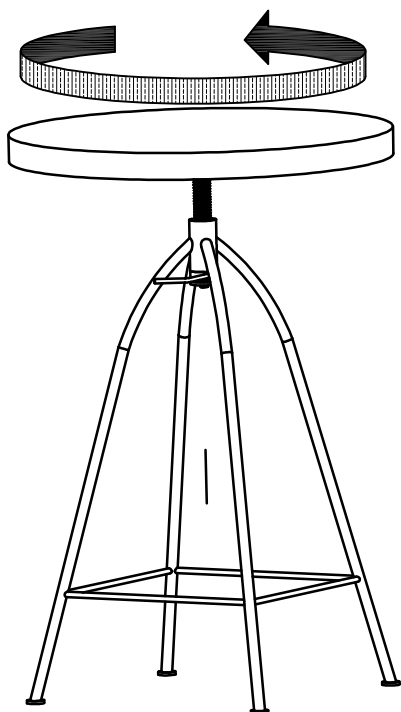

UTTERMOST

ASSEMBLY INSTRUCTION FOR ITEM #25428

1

TURN COUNTER CLOCK WISE TO LOOSEN THE LOCK

2

TURN TO ADJUST THE TABLE'S HEIGHT

TURN CLOCK WISE TO TIGHTEN THE LOCK