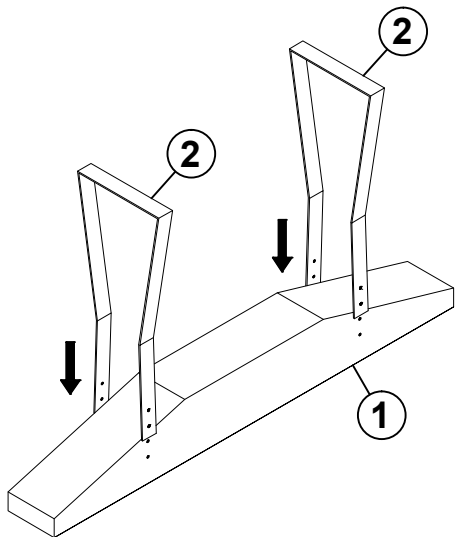

# ASSEMBLY INSTRUCTION FOR ITEM #25404

① Table Top - 1 pc

② Metal leg - 2 pcs

Ⓐ Hex Bolt  
M8 x 30 mm - 8 pcs

Ⓑ Wrench Key - 1 pc

1

2

3