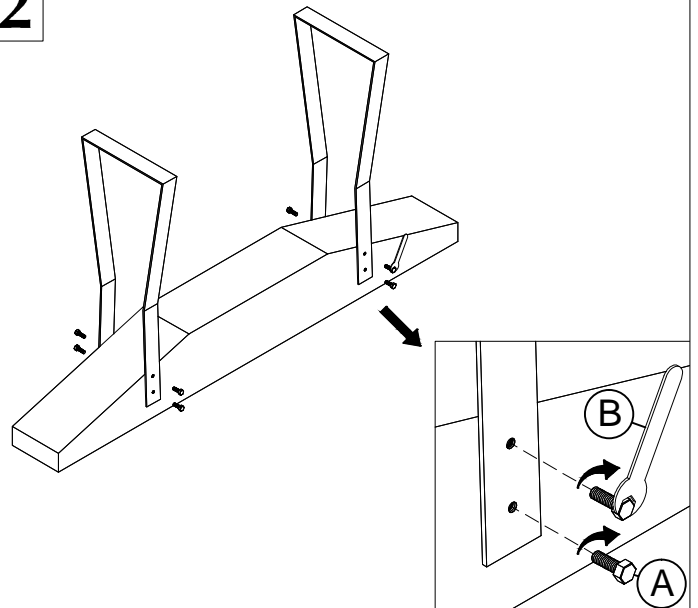

# ASSEMBLY INSTRUCTION FOR ITEM #25404

① Table Top - 1 pc

② Metal leg - 2 pcs

Ⓐ Hex Bolt  
M8 x 30 mm - 8 pcs

Ⓑ Wrench Key - 1 pc

1

2

3