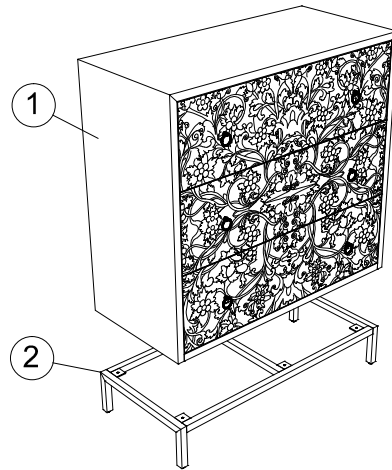

UTTERMOST ASSEMBLY INSTRUCTION FOR ITEM #25403

- BOLT M6 x 20 6 PCS (A)
- FLAT WASHER M6 6 PCS (B)
- HEX KEY 1 PCS (C)