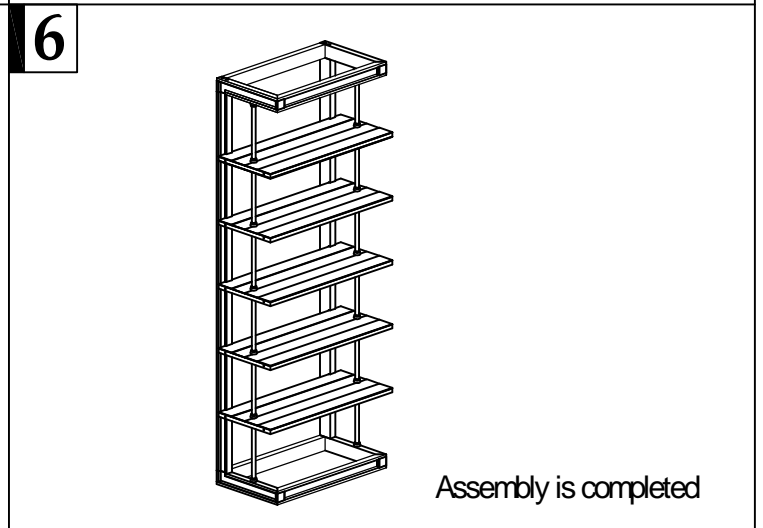

REVELATION

by UTTERMOST

ASSEMBLY INSTRUCTION FOR ITEM #R25794

Top Frame
1 pc

Back Post
2 pcs

Front Post
12 pcs

Shelf - A
1 pc

Shelf - B
4 pcs

Base Frame
1 pc

A Allen Bolt M6x70mm
20 pcs

B Spring Washer M6
20 pcs

C Flat Washer M6
20 pcs

D Allen Key 4mm
1 pc

Assembly is completed