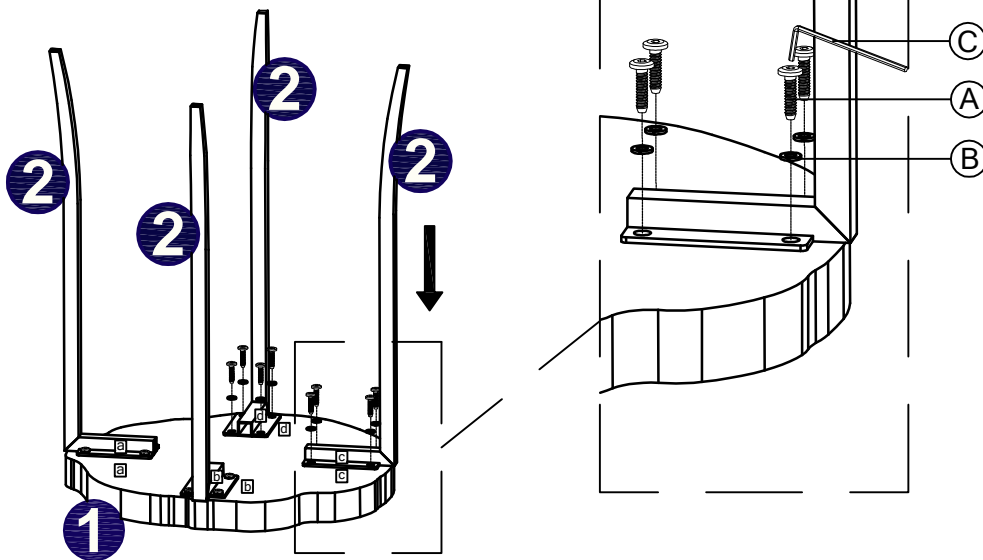

## ASSEMBLY INSTRUCTIONS FOR ITEM # 25486

**1** Table Top - 1 pc

**2** Legs - 4 pcs

**A** Allen Bolt M6 x 20mm  
16 pcs

**B** Spring Washer M6  
16 pcs

**C** Allen Key 4mm  
1 pc

**1**

**2**

Assembly is completed