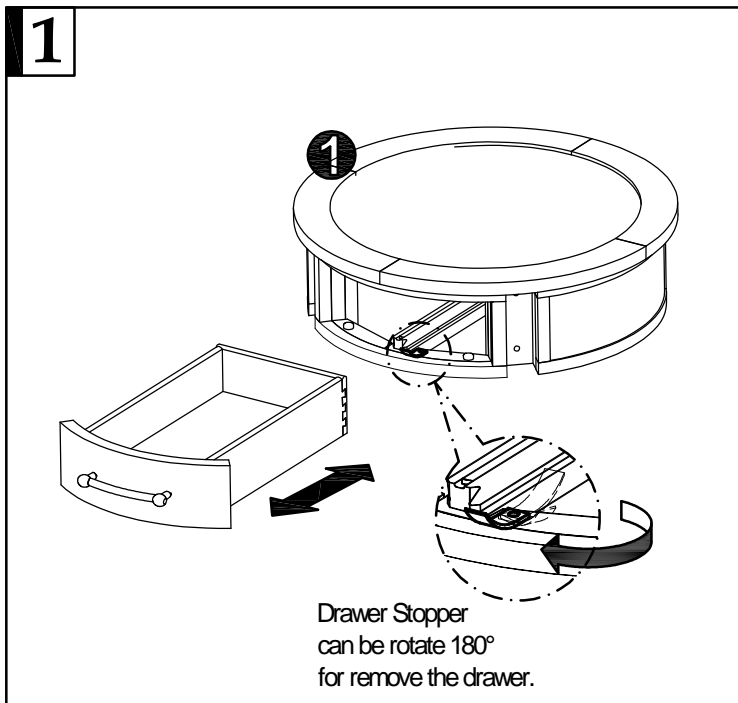

B Allen Bolt
M6 x 20mm - 4 pcs

C Flat Washer
M6 - 12 pcs

D Spring Washer
M6 - 12 pcs

E Allen Key- 1 pc

UTTERMOST

ASSEMBLY INSTRUCTION FOR ITEM #25418

1 Table Top - 1pc.

2 Leg - 4 pcs.

3 Shelf - 1 pc.

4 Glass Top - 1 pc.

5 Glass Shelf - 1 pc.

A Allen Bolt
M6 x 50mm - 8 pcs

B Allen Bolt
M6 x 20mm - 4 pcs

C Flat Washer
M6 - 12 pcs

D Spring Washer
M6 - 12 pcs

E Allen Key - 1 pc