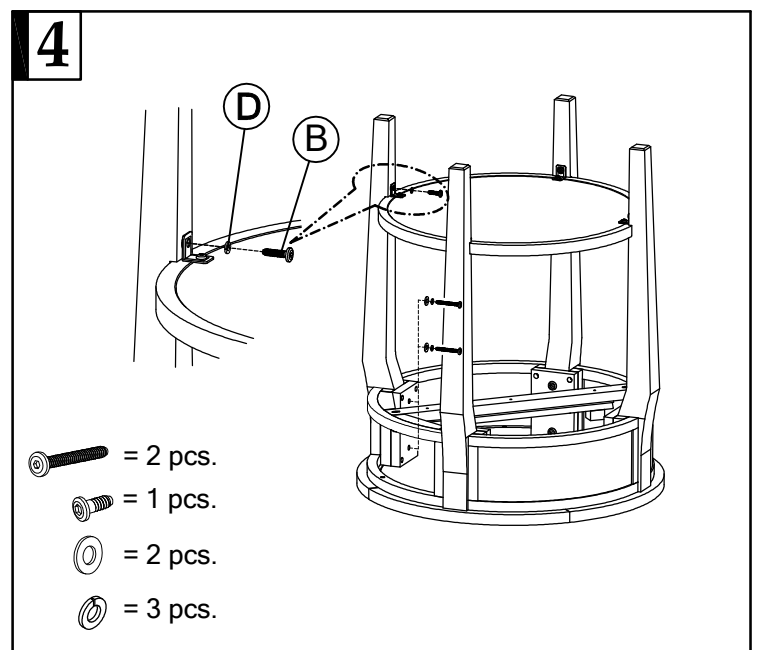

UTTERMOST

ASSEMBLY INSTRUCTION FOR ITEM #25418

1 Table Top - 1pc.

2 Leg - 4 pcs.

3 Shelf - 1 pc.

4 Glass Top - 1 pc.

5 Glass Shelf - 1 pc.

A Allen Bolt
M6 x 50mm - 8 pcs

B Allen Bolt
M6 x 20mm - 4 pcs

C Flat Washer
M6 - 12 pcs

D Spring Washer
M6 - 12 pcs

E Allen Key- 1 pc

UTTERMOST

ASSEMBLY INSTRUCTION FOR ITEM #25418

1 Table Top - 1pc.

2 Leg - 4 pcs.

3 Shelf - 1 pc.

4 Glass Top - 1 pc.

5 Glass Shelf - 1 pc.

A Allen Bolt
M6 x 50mm - 8 pcs

B Allen Bolt
M6 x 20mm - 4 pcs

C Flat Washer
M6 - 12 pcs

D Spring Washer
M6 - 12 pcs

E Allen Key - 1 pc