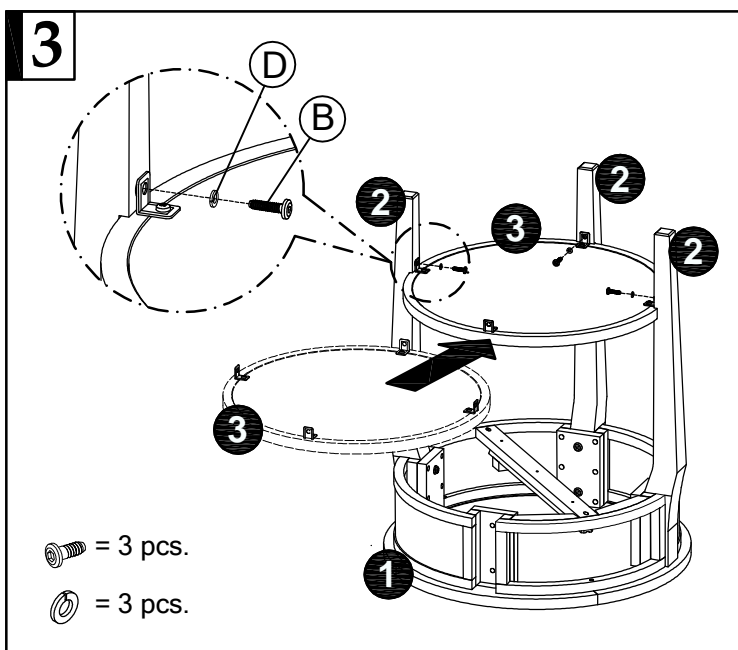

UTTERMOST

ASSEMBLY INSTRUCTION FOR ITEM #25418

1 Table Top - 1pc.

2 Leg - 4 pcs.

3 Shelf - 1 pc.

4 Glass Top - 1 pc.

5 Glass Shelf - 1 pc.

A Allen Bolt
M6 x 50mm - 8 pcs

B Allen Bolt
M6 x 20mm - 4 pcs

C Flat Washer
M6 - 12 pcs

D Spring Washer
M6 - 12 pcs

E Allen Key- 1 pc

UTTERMOST

ASSEMBLY INSTRUCTION FOR ITEM #25418

1 Table Top - 1pc.

2 Leg - 4 pcs.

3 Shelf - 1 pc.

4 Glass Top - 1 pc.

5 Glass Shelf - 1 pc.

A Allen Bolt
M6 x 50mm - 8 pcs

B Allen Bolt
M6 x 20mm - 4 pcs

C Flat Washer
M6 - 12 pcs

D Spring Washer
M6 - 12 pcs

E Allen Key - 1 pc