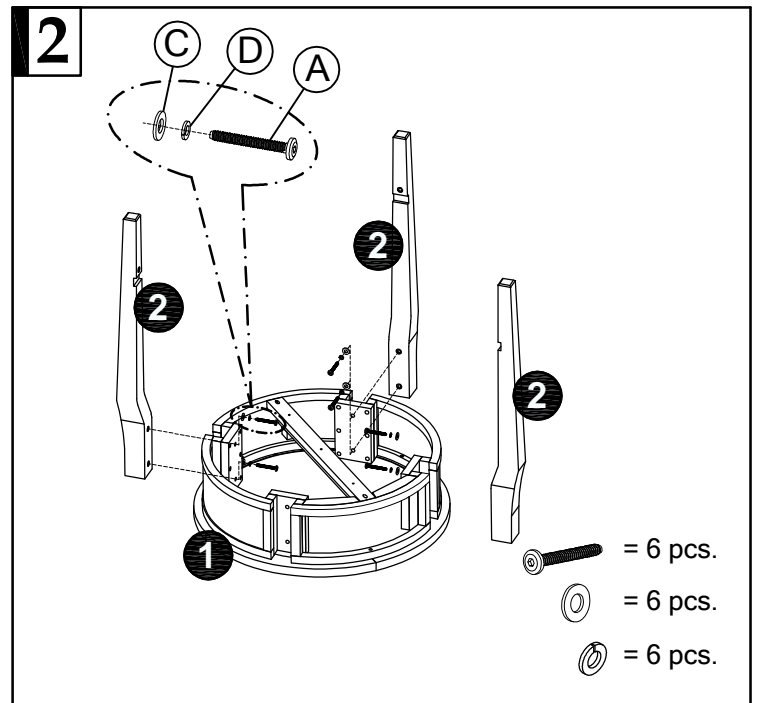

UTTERMOST

ASSEMBLY INSTRUCTION FOR ITEM #25418

1 Table Top - 1pc.

2 Leg - 4 pcs.

3 Shelf - 1 pc.

4 Glass Top - 1 pc.

5 Glass Shelf - 1 pc.

A Allen Bolt
M6 x 50mm - 8 pcs

B Allen Bolt
M6 x 20mm - 4 pcs

C Flat Washer
M6 - 12 pcs

D Spring Washer
M6 - 12 pcs

E Allen Key- 1 pc

UTTERMOST

ASSEMBLY INSTRUCTION FOR ITEM #25418

1 Table Top - 1pc.

2 Leg - 4 pcs.

3 Shelf - 1 pc.

4 Glass Top - 1 pc.

5 Glass Shelf - 1 pc.

A Allen Bolt
M6 x 50mm - 8 pcs

B Allen Bolt
M6 x 20mm - 4 pcs

C Flat Washer
M6 - 12 pcs

D Spring Washer
M6 - 12 pcs

E Allen Key - 1 pc