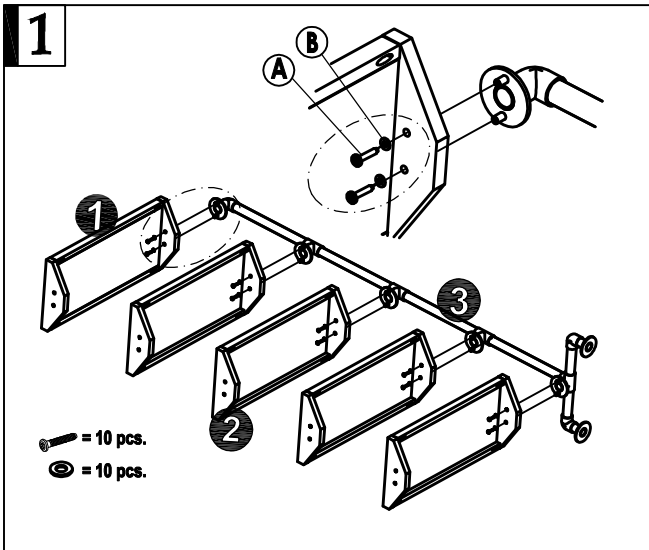

UTTERMOST

ASSEMBLY INSTRUCTION FOR ITEM #25414

1 shelf A - 1 pc.

2 Shelf B - 4 pcs.

3 Side Frame - 2 pcs.

JCBC M6 x 15mm
= 20 pcs.

Flat Washer
Ø13 x M6 = 20 pcs.

Allen Key
M4 = 1 pc.