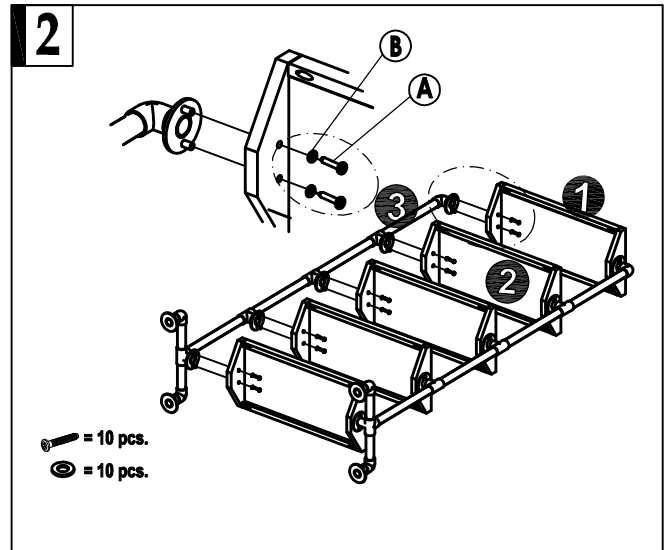

UTTERMOST

ASSEMBLY INSTRUCTION FOR ITEM #25414

1 shelf A - 1 pc.

2 Shelf B - 4 pcs.

3 Side Frame - 2 pcs.

JCBC M6 x 15mm
= 20 pcs.

Flat Washer
Ø13 x M6 = 20 pcs.

Allen Key
M4 = 1 pc.

Assembly is completed