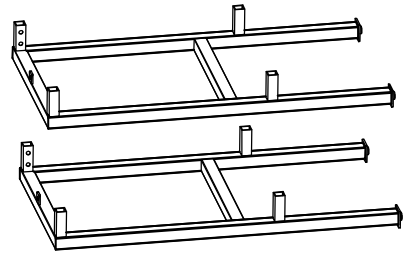

UTTERMOST

ASSEMBLY INSTRUCTION FOR ITEM #25893

1 Top - 1 pc.

2 Stretcher - 2 pc.

3 Side Frame - 2 pcs.

JCBC M6 x 20mm = 18 pcs.

Spring Washer
Ø13 x M6 = 18 pcs.

Allen Key
M4 = 1 pc.