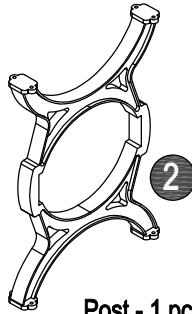

UTTERMOST

ASSEMBLY INSTRUCTION FOR ITEM #25844

Table Top - 1 pc

Post - 1 pc

Base - 1 pc

A Allen Bolt M6x35mm
8 pcs

B Spring Washer M6
8 pcs

C Allen Key 4mm
1 pc

1

2

3

Assembly is completed