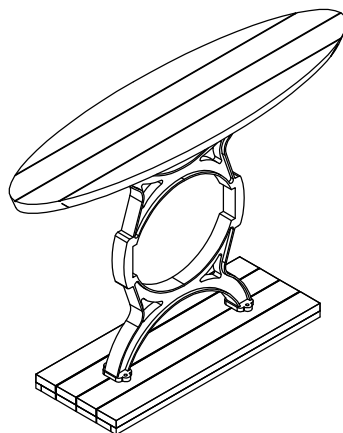

UTTERMOST

ASSEMBLY INSTRUCTION FOR ITEM #25844

Table Top - 1 pc

Post - 1 pc

Base - 1 pc

A Allen Bolt M6x35mm
8 pcs

B Spring Washer M6
8 pcs

C Allen Key 4mm
1 pc

1

2

3

Assembly is completed