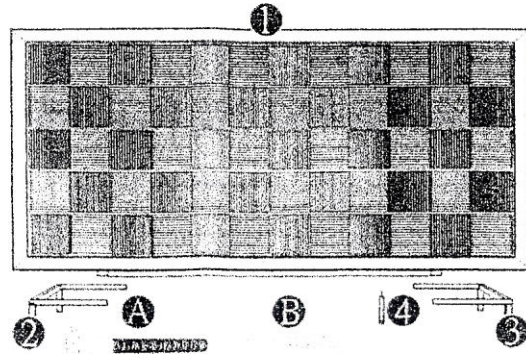

UTTERMOST

ASSEMBLY INSTRUCTIONS

FOR ITEM #25489

12 pcs KD Bolt M6 x 1 1/2 inch
 1 pc Allen Key