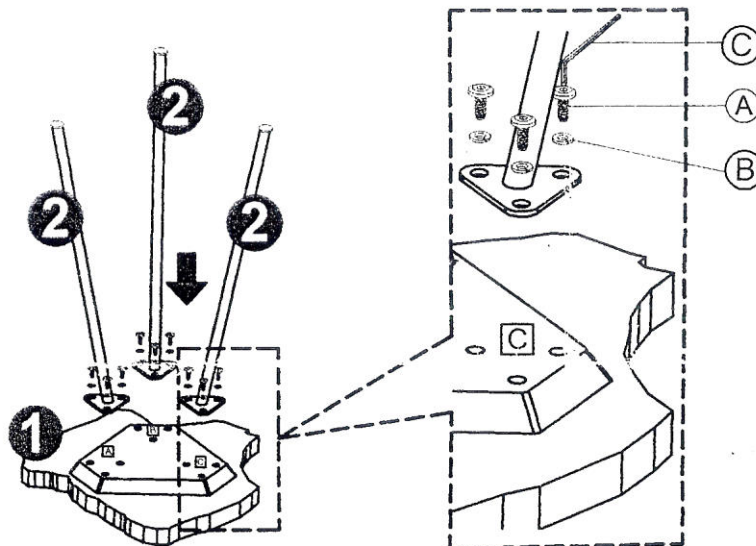

ASSEMBLY INSTRUCTION FOR ITEM # 25461

1 Top Panel - 1pc.

2 Leg - 3 pcs.

(A) Allen Bolt M6 x 15 mm
9 pcs

(B) Spring Washer
M13 = 9 pcs

(C) Allen Key
4mm = 1 pc

1

(A)  = 9 Pcs

(B)  = 9 Pcs

2

Assembly is completed