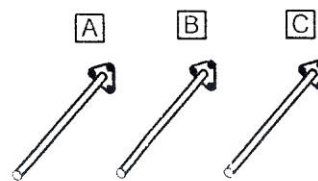

ASSEMBLY INSTRUCTION FOR ITEM # 25461

1 Top Panel - 1pc.

2 Leg - 3 pcs.

(A) Allen Bolt M6 x 15 mm
9 pcs

(B) Spring Washer
M13 = 9 pcs

(C) Allen Key
4mm = 1 pc

1

(A)  = 9 Pcs

(B)  = 9 Pcs

2

Assembly is completed