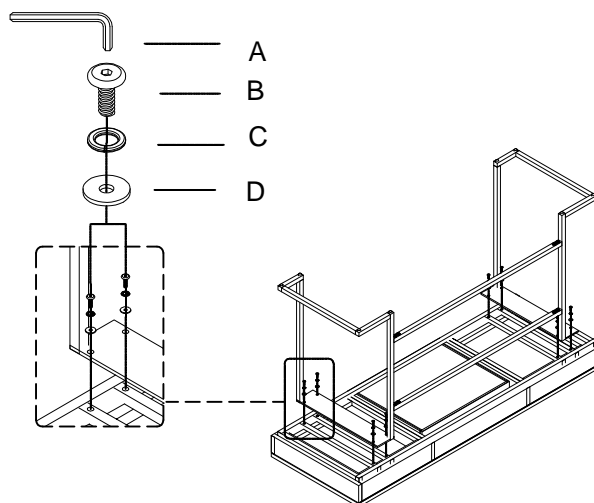

UTTERMOST

ASSEMBLY INSTRUCTIONS

STYLE: 25380

Hardware list

A		Allen Wrench 4mm	1pc
B		Bolt Ø1/4"×5/8"	16pcs
C		Spring Washer Ø1/4"	16pcs
D		Flat Washer Ø1/4"x16mm	16pcs
E		Anti-tip Hardware	1 set

Parts list

1		Table Top	1pc
2		Side Frame	2pcs
3		Stretchers	2pcs

Step 1

Step 2

UTTERMOST

ASSEMBLY INSTRUCTIONS

STYLE: 25380

Step 3