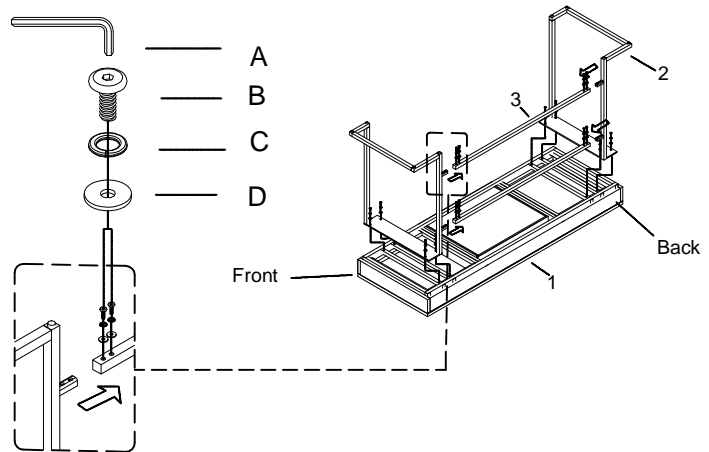

UTTERMOST

ASSEMBLY INSTRUCTIONS

STYLE: 25380

Hardware list

A		Allen Wrench 4mm	1pc
B		Bolt Ø1/4"×5/8"	16pcs
C		Spring Washer Ø1/4"	16pcs
D		Flat Washer Ø1/4"x16mm	16pcs
E		Anti-tip Hardware	1 set

Parts list

1		Table Top	1pc
2		Side Frame	2pcs
3		Stretchers	2pcs

Step 1

Step 2

UTTERMOST

ASSEMBLY INSTRUCTIONS

STYLE: 25380

Step 3