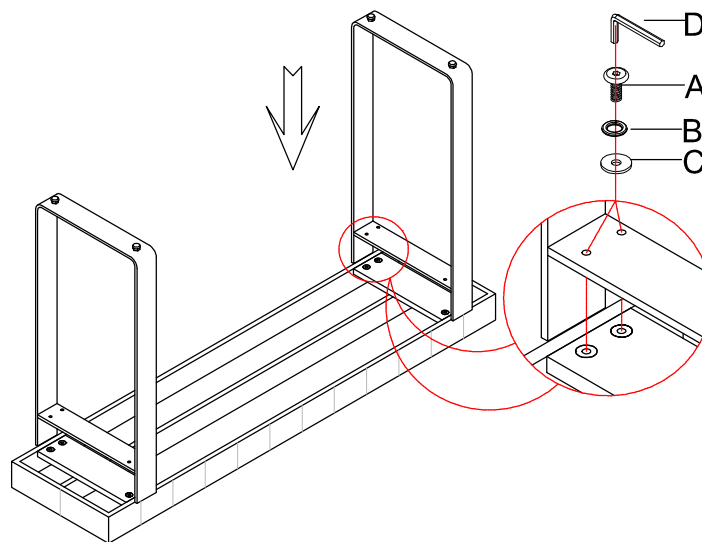

UTTERMOST

ASSEMBLY INSTRUCTIONS

STYLE: 25268

Hardware list

A		Bolt Ø1/4"* 7/8"	8pcs
B		Spring Washer (Ø1/4")	8pcs
C		Flat Washer (Ø1/4"*Ø16mm)	8pcs
D		Allen Wrench (4mm)	1pc
E		Anti-tipping	1set

Parts list

1		Wood frame	1pc
2		Metal frame	2pcs

Step 1

Step 2