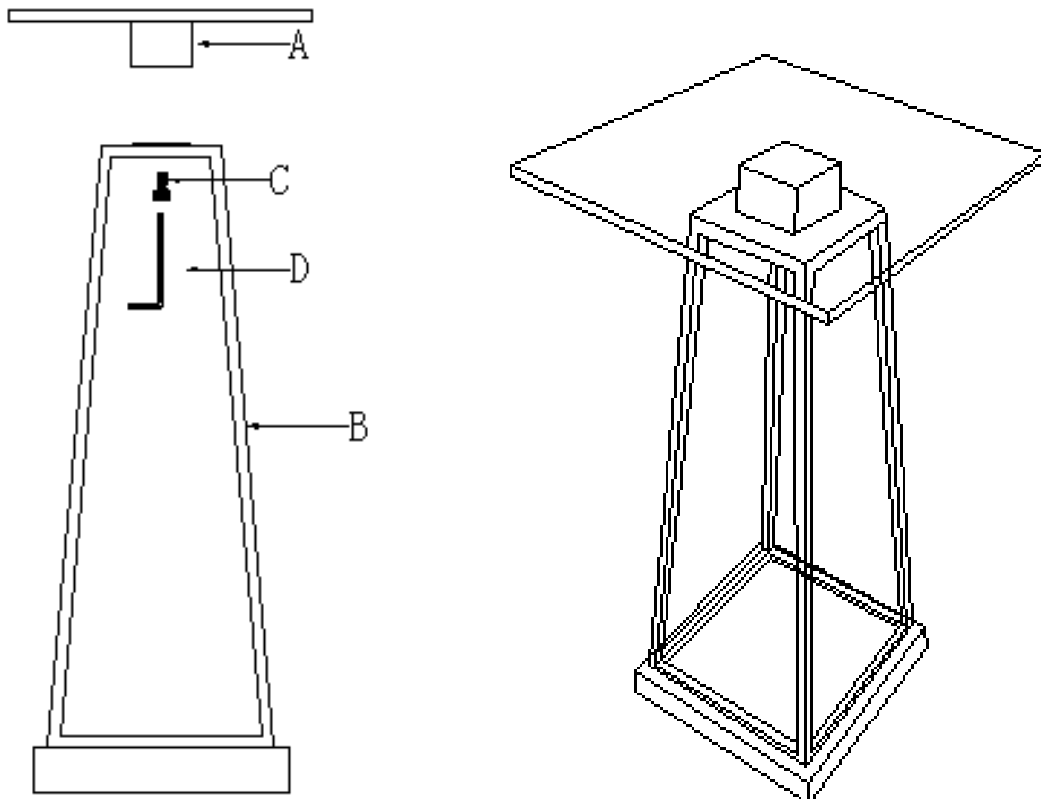

UTTERMOST

ASSEMBLY INSTRUCTIONS

ITEM#: 24907

PARTS LIST:

A	Glass Table Top	1pc	B	Table Frame	1pc
C	Bolts	1pc	D	Wrench	1pc

**Please make sure you have all the parts indicated above before you begin assembly of this item. This item should be assembled on a soft surface to prevent scratching the finish during assembly.

1. Carefully Place All the parts on a soft place.
2. Put Glass Table Top(A) onto Table Frame(B), Use Bolts(C) to fix by Wrench(D)

PO BOX 558/3325 GRASSY HILL RD ROCKY MOUNT VIRGINIA 24151

www.uttermost.com