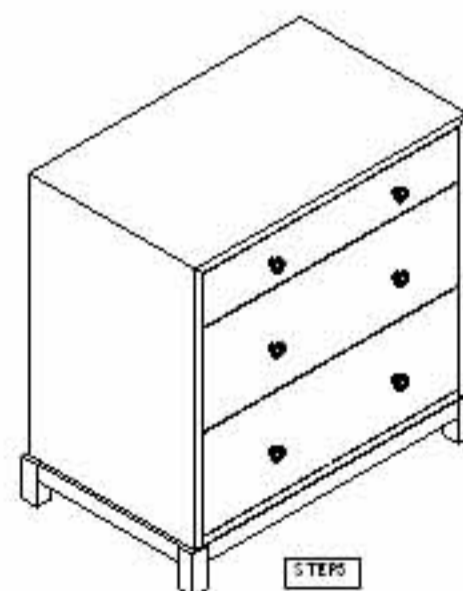

UTTERMOST

Assembly Instruction

ITEM#24212

Component List:

- A.Chest.....1pc
- B.Leg.....4pcs

A

B

Hardware List:

- 1.Bolt.....4pcs
- 2.Spring Washer.....4pcs
- 3.Flat Washer.....4pcs
- 4.Allen Wrench.....1pc

1

2

3

4

Step1.Put the Chest (A) on a soft, clean place.

Step2.Assemble the Legs to the chest as shown.

Step3.Turn the table upright.