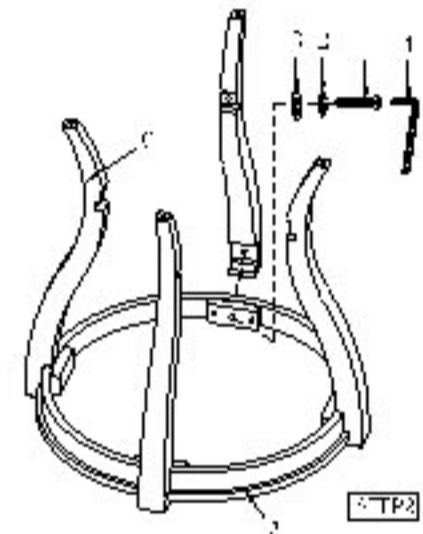

## ITEM#24142

**Component List:**

- A. Table Top.....1pc
- B. Bottom panel.....1pc
- C. Leg.....4pcs

**Hardware List:**

- 1. Bolt.....8pcs
- 2. Spring Washer.....8pcs
- 3. Flat Washer.....8pcs
- 4. Allen Wrench.....1pc

A

B

C

1

2

3

4

**Step 1.** Put the Table top on a soft, clean place.

STEP 1

**Step 2.** Assemble the leg to the table top as shown, don't tighten yet.

STEP 2

**Step 3.** Assemble the bottom panel to the leg as shown.

**Step 4.** Tighten all the bolts. Turn the table upright.