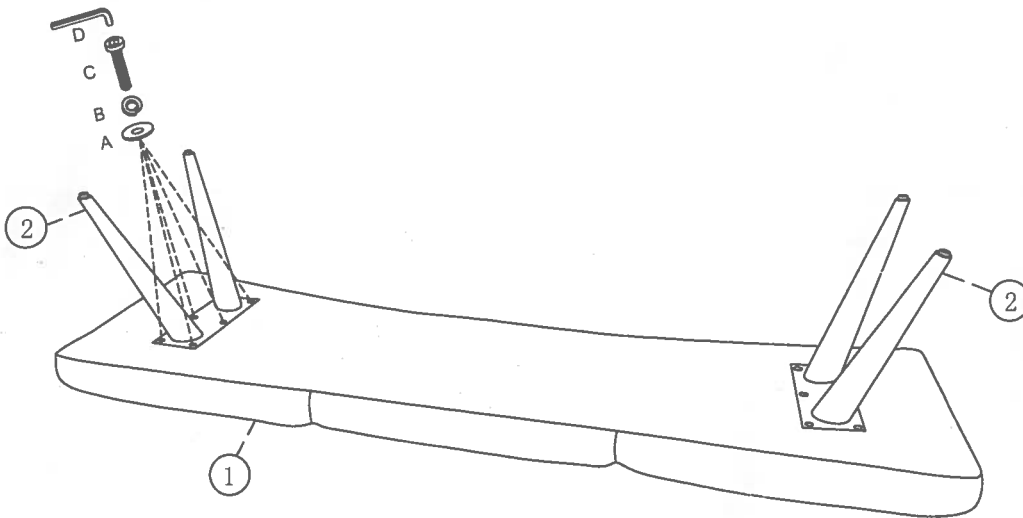

UTTERMOST

ASSEMBLY INSTRUCTIONS

ITEM:23849

PARTS LIST

NO	DRAWING	PARTS NAME	Q'TY	NO	PARTS NAME	DRAWING	Q'TY
A		FLAT WASHER 1/4"*5/8"	12PCS	1	SEAT FRAME		1PC
B		LOCK WASHER 1/4"	12PCS	2	LEG		2PCS
C		BOLTS DIA 1/4"*1"	12PCS				
D		ALLEN WRENCH 1/4"	1PC				

ASSEMBLY BOLTS MAY NEED TIGHTEND AFTER USE

STEP 1

STEP 2

To avoid wobbly product , please follow below steps to assemble:

- 1) Set the chair on the floor to level.
- 2) It can be adjusted the feet cap ③ to level.