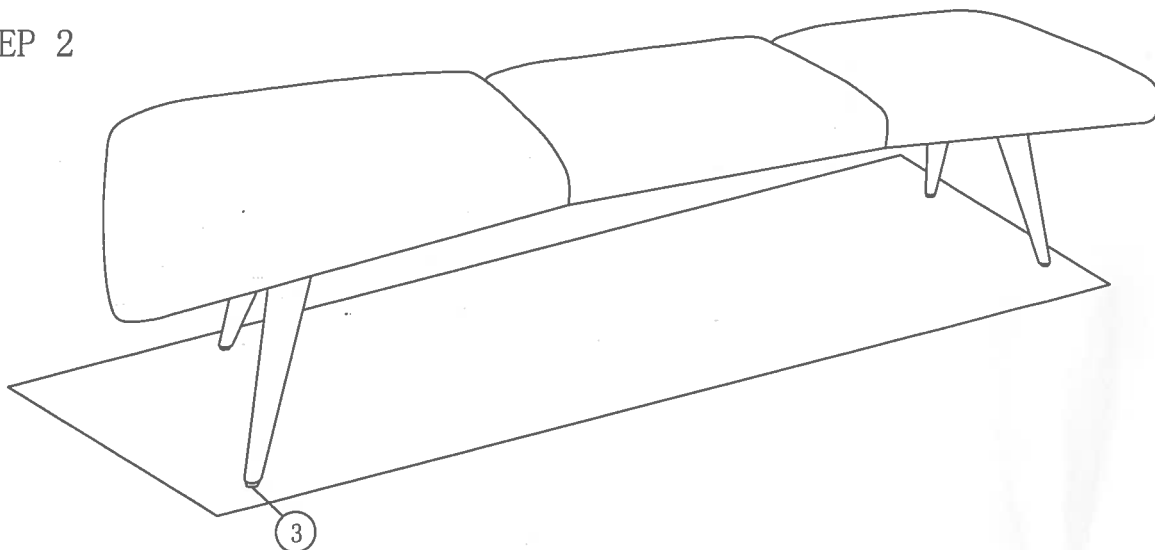

UTTERMOST

ASSEMBLY INSTRUCTIONS

ITEM:23849

PARTS LIST

NO	DRAWING	PARTS NAME	Q'TY	NO	PARTS NAME	DRAWING	Q'TY
A		FLAT WASHER 1/4"*5/8"	12PCS	1	SEAT FRAME		1PC
B		LOCK WASHER 1/4"	12PCS	2	LEG		2PCS
C		BOLTS DIA 1/4"*1"	12PCS				
D		ALLEN WRENCH 1/4"	1PC				

ASSEMBLY BOLTS MAY NEED TIGHTEND AFTER USE

STEP 1

STEP 2

To avoid wobbly product , please follow below steps to assemble:

- 1) Set the chair on the floor to level.
- 2) It can be adjusted the feet cap ③ to level.