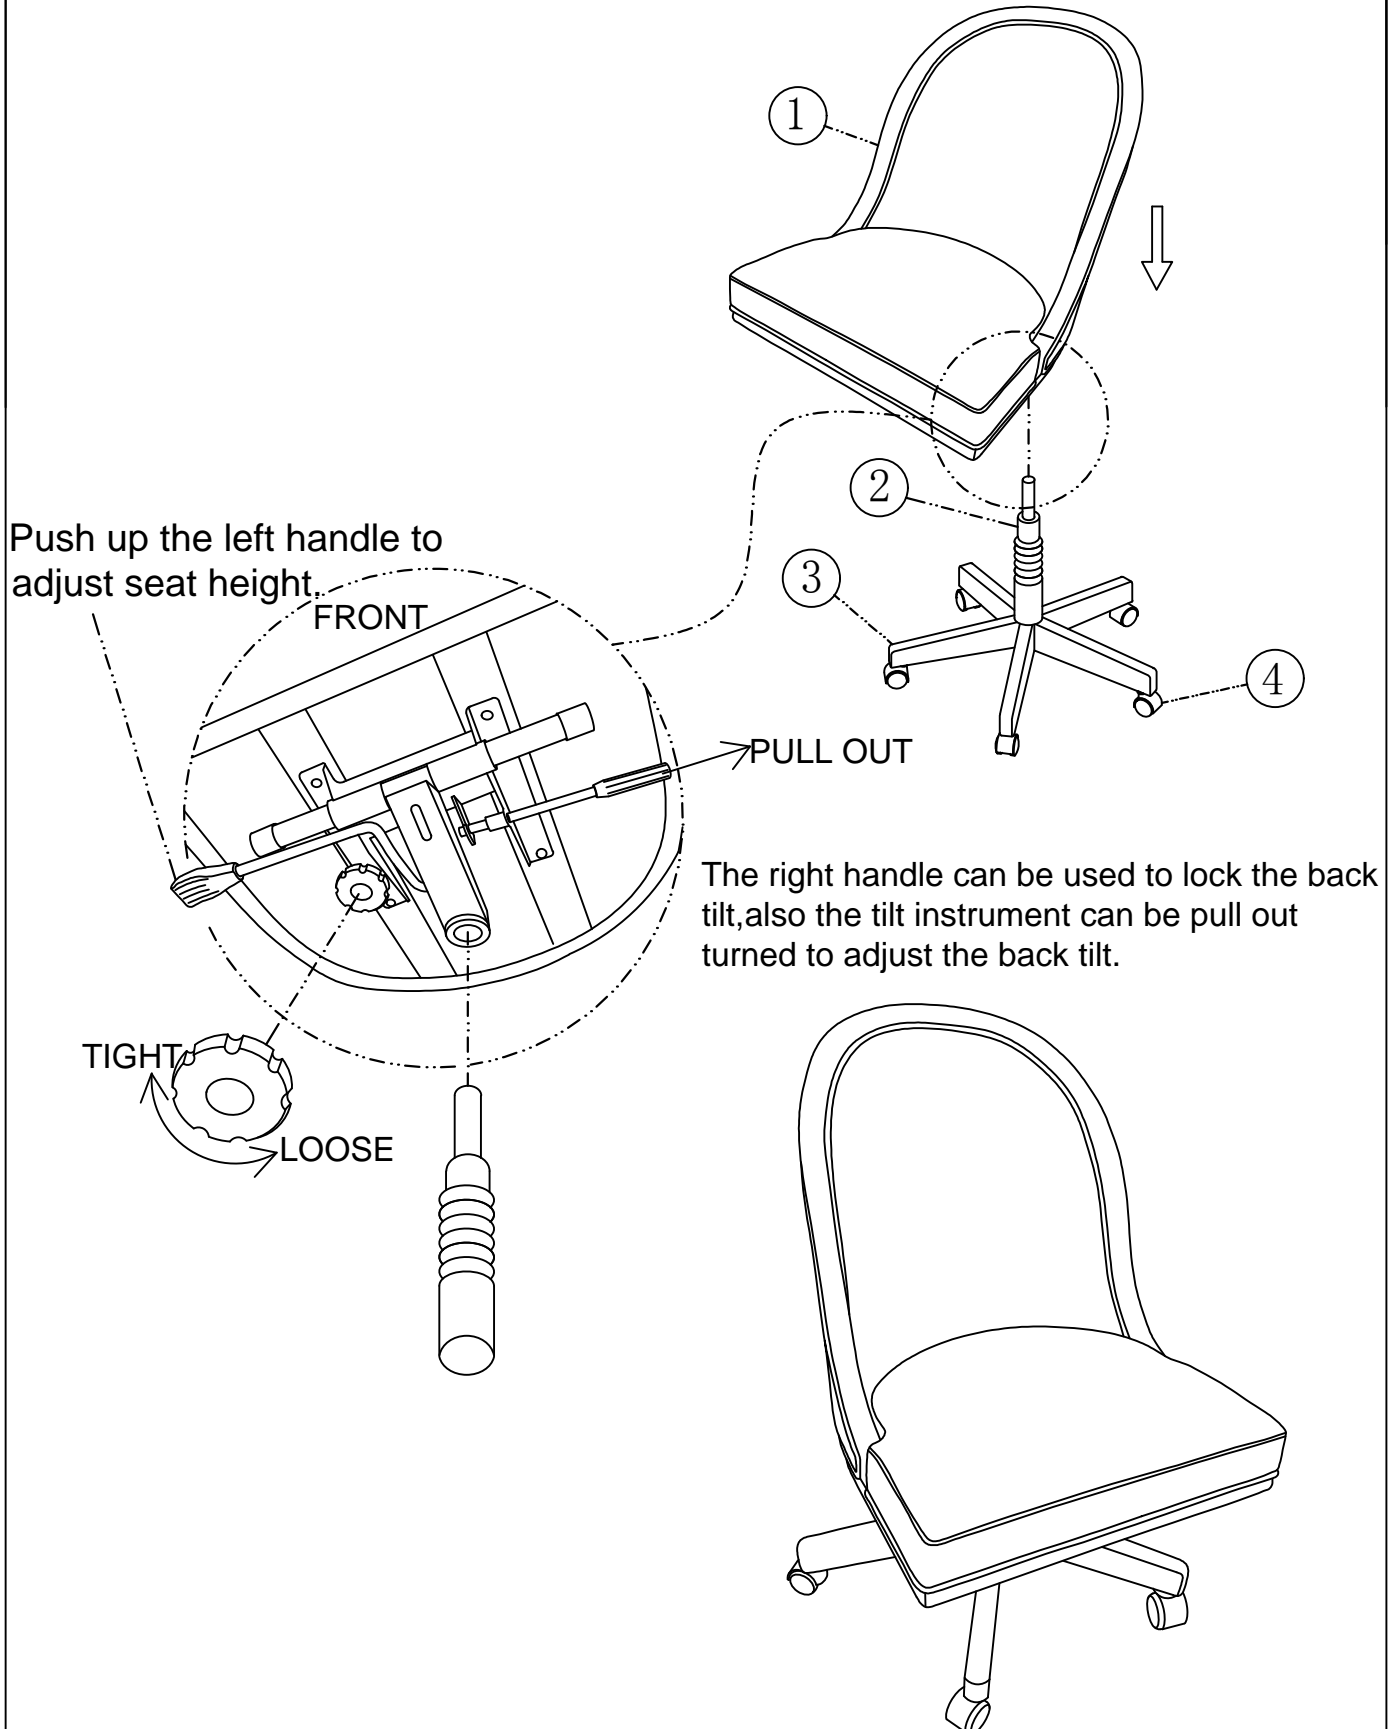

UTTERMOST

ASSEMBLY INSTRUCTIONS

ITEM: 23799

PARTS LIST			
NO	PARTS NAME	DRAWING	Q'TY
1	SEAT AND BACK ASSEMBLY		1PC
2	CYLINDER COVER		1PC
3	BASE ASSEMBLY		1PC
4	CASTER		5PCS

STEP 1

STEP 2

re-tighten the leg bolts after using a period of time

UTTERMOST

ASSEMBLY INSTRUCTIONS

ITEM: 23799

STEP 3

re-tighten the leg bolts after using a period of time