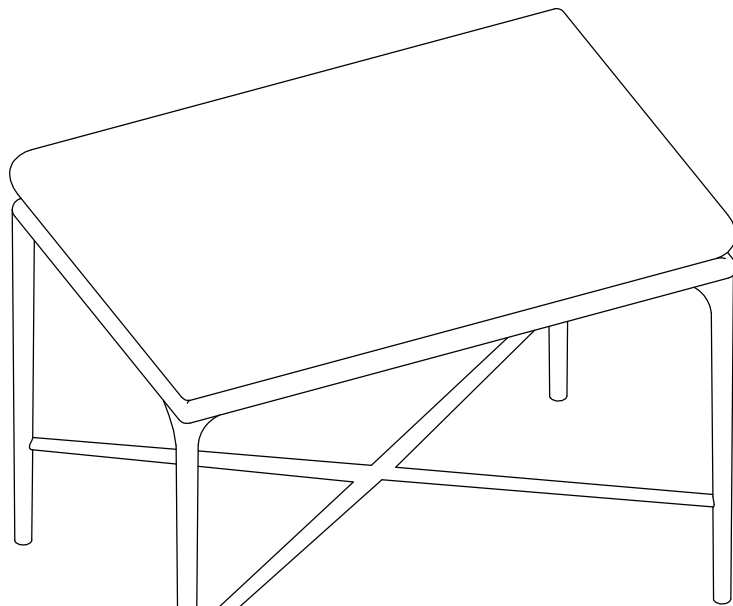

UTTERMOST

ASSEMBLY INSTRUCTIONS

STYLE: 23784

Parts list

1		Stool	1set
---	---	-------	------

Leveler