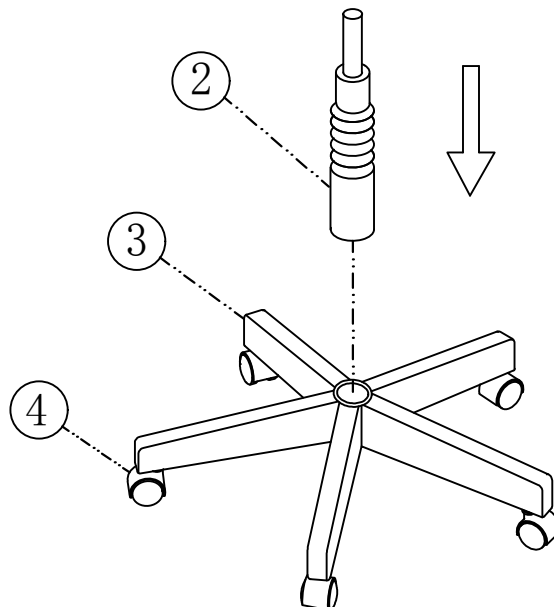

STEP 2

re-tighten the leg bolts after using a period of time