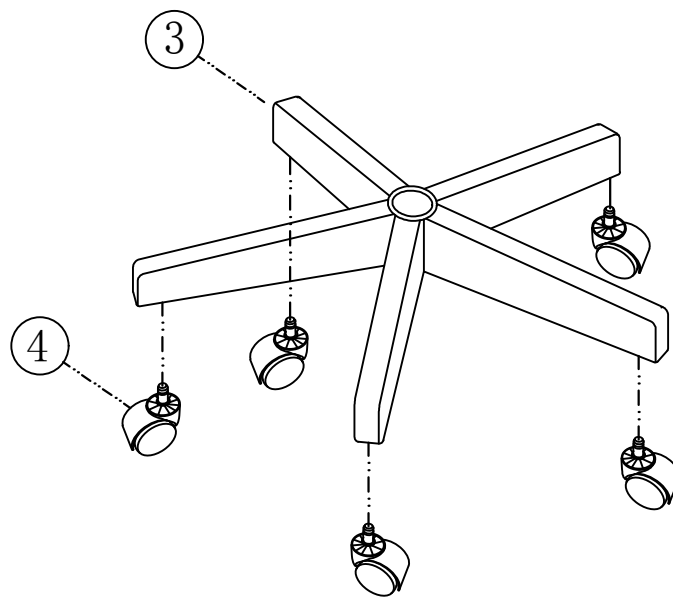

UTTERMOST

ASSEMBLY INSTRUCTIONS

ITEM: 23538

PARTS LIST			
NO	PARTS NAME	DRAWING	Q'TY
1	SEAT AND BACK ASSEMBLY		1PC
2	CYLINDER COVER		1PC
3	BASE ASSEMBLY		1PC
4	CASTER		5PCS

STEP 1