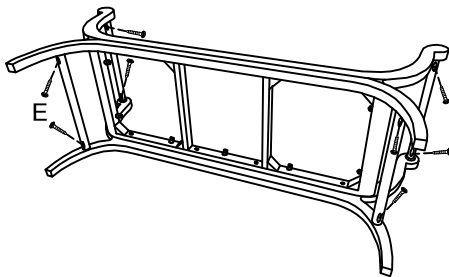

UTTERMOST

ASSEMBLY INSTRUCTION

ITEM: 23467

PARTS LIST

NO	DRAWING	PARTS NAME	Q'TY	NO	PARTS NAME	DRAWING	Q'TY
A		FLAT WASHER 5/16"X 3/4"	8PCS	1	SEAT CUSHION		1PC
B		LOCK WASHER 5/16"	8PCS	2	SEAT FRAME		1PC
C		BOLTS DIA 5/16"X1-3/4"	8PCS	3	LEG AND ARM		2PCS
D		ALLEN WRENCH 5/16"	1PC	4	LEG STRETCHER		2PCS
E		WOOD SCREW 1-1/2"	8PCS	5	ARM STRETCHER		2PCS
F		WOOD SCREW 5/8"	10PCS				

ASSEMBLY BOLTS MAY NEED TIGHTEND AFTER USE

STEP 1

STEP 2

STEP 3

STEP 4