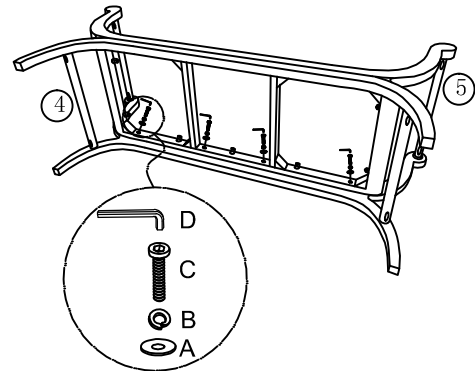

UTTERMOST

ASSEMBLY INSTRUCTION

ITEM: 23467

PARTS LIST

NO	DRAWING	PARTS NAME	Q'TY	NO	PARTS NAME	DRAWING	Q'TY
A		FLAT WASHER 5/16"X 3/4"	8PCS	1	SEAT CUSHION		1PC
B		LOCK WASHER 5/16"	8PCS	2	SEAT FRAME		1PC
C		BOLTS DIA 5/16"X1-3/4"	8PCS	3	LEG AND ARM		2PCS
D		ALLEN WRENCH 5/16"	1PC	4	LEG STRETCHER		2PCS
E		WOOD SCREW 1-1/2"	8PCS	5	ARM STRETCHER		2PCS
F		WOOD SCREW 5/8"	10PCS				

ASSEMBLY BOLTS MAY NEED TIGHTEND AFTER USE

STEP 1

STEP 2

STEP 3

STEP 4