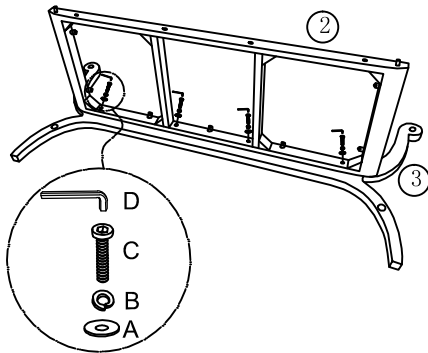

UTTERMOST

ASSEMBLY INSTRUCTION

ITEM: 23467

PARTS LIST

NO	DRAWING	PARTS NAME	Q'TY	NO	PARTS NAME	DRAWING	Q'TY
A		FLAT WASHER 5/16"X 3/4"	8PCS	1	SEAT CUSHION		1PC
B		LOCK WASHER 5/16"	8PCS	2	SEAT FRAME		1PC
C		BOLTS DIA 5/16"X1-3/4"	8PCS	3	LEG AND ARM		2PCS
D		ALLEN WRENCH 5/16"	1PC	4	LEG STRETCHER		2PCS
E		WOOD SCREW 1-1/2"	8PCS	5	ARM STRETCHER		2PCS
F		WOOD SCREW 5/8"	10PCS				

ASSEMBLY BOLTS MAY NEED TIGHTEND AFTER USE

STEP 1

STEP 2

STEP 3

STEP 4