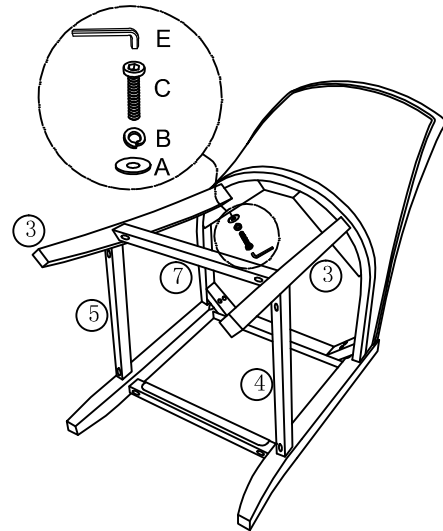

UTTERMOST

ASSEMBLY INSTRUCTION

ITEM: 23465

PARTS LIST

NO	DRAWING	PARTS NAME	Q'TY	NO	PARTS NAME	DRAWING	Q'TY
A		FLAT WASHER 5/16" X 3/4"	8PCS	1	SEAT FRAME		1PC
B		LOCK WASHER 5/16"	8PCS	2	FRONT LEG		2PCS
C		BOLTS DIA 5/16" X 2"	4PCS	3	BACK LEG		2PCS
D		BOLTS DIA 5/16" X 2-1/4"	4PCS	4	LEFT SIDE STRETCHER		1PC
E		ALLEN WRENCH 5/16"	1PC	5	RIGHT SIDE STRETCHER		1PC
F		WOOD SCREW 1-1/2"	8PCS	6	FRONT STRETCHER		1PC
				7	BACK STRETCHER		1PC

ASSEMBLY BOLTS MAY NEED TIGHTEND AFTER USE

STEP 1

STEP 2

STEP 3