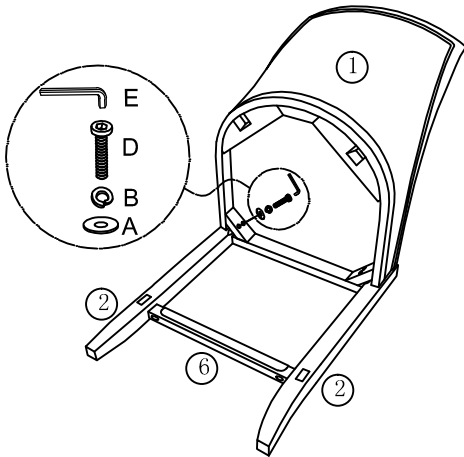

UTTERMOST

ASSEMBLY INSTRUCTION

ITEM: 23465

PARTS LIST

NO	DRAWING	PARTS NAME	Q'TY	NO	PARTS NAME	DRAWING	Q'TY
A		FLAT WASHER 5/16" X 3/4"	8PCS	1	SEAT FRAME		1PC
B		LOCK WASHER 5/16"	8PCS	2	FRONT LEG		2PCS
C		BOLTS DIA 5/16" X 2"	4PCS	3	BACK LEG		2PCS
D		BOLTS DIA 5/16" X 2-1/4"	4PCS	4	LEFT SIDE STRETCHER		1PC
E		ALLEN WRENCH 5/16"	1PC	5	RIGHT SIDE STRETCHER		1PC
F		WOOD SCREW 1-1/2"	8PCS	6	FRONT STRETCHER		1PC
				7	BACK STRETCHER		1PC

ASSEMBLY BOLTS MAY NEED TIGHTEND AFTER USE

STEP 1

STEP 2

STEP 3