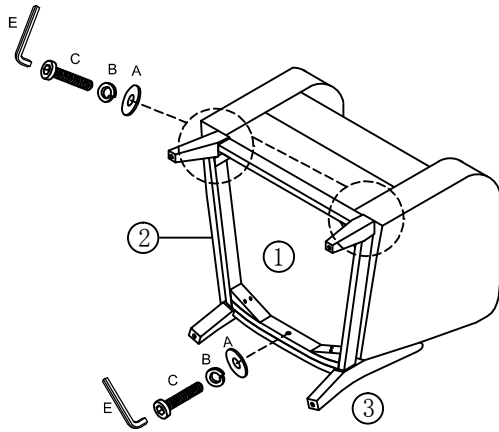

UTTERMOST

ASSEMBLY INSTRUCTION

ITEM: 23393

PARTS LIST

NO	DRAWING	PARTS NAME	Q'TY	NO	PARTS NAME	DRAWING	Q'TY
A		FLAT WASHER 5/16"X 3/4"	9PCS	1	SEAT FRAME		1PC
B		LOCK WASHER 5/16"	9PCS	2	SEAT FRAME		2PCS
C		BOLTS DIA 5/16"X2"	5PCS	3	SEAT FRAME		1PC
D		BOLTS DIA 5/16"X3-1/2"	4PCS	4	FRONT LEG		1PC
E		ALLEN WRENCH 5/16"	1PC				

STEP 1

STEP 2