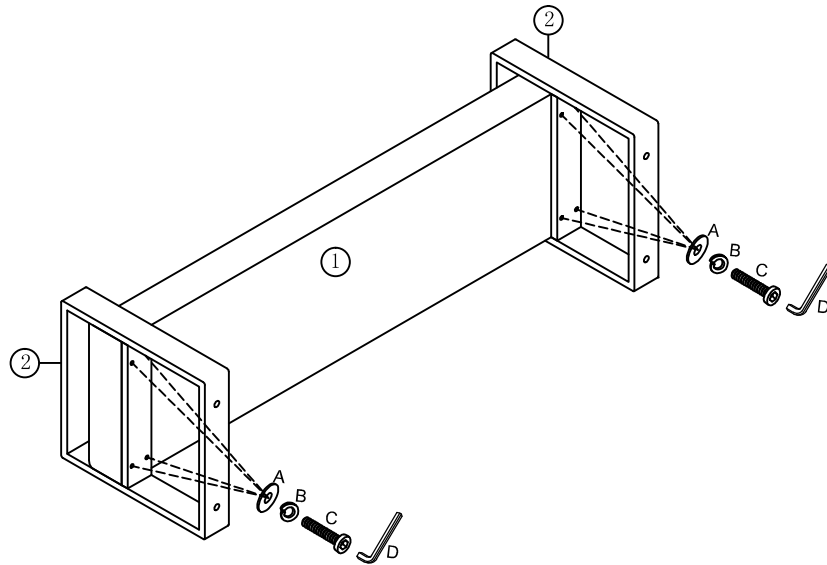

REVELATION

by UTTERMOST

Assembly Instruction

R23386

PARTS LIST

NO	DRAWING	PARTS NAME	Q'TY	NO	PARTS NAME	DRAWING	Q'TY
A		FLAT WASHER 5/16" X 2"	8PCS	1	SEAT FRAME		1PC
B		LOCK WASHER 5/16"	8PCS	2	LEG		2PCS
C		BOLTS DIA 5/16" X 2"	8PCS				
D		ALLEN WRENCH 5/16"	1PC	3	PILLOW		2PCS

STEP 1

PO BOX 558/3325 GRASSY HILL RD, ROCKY MOUNT, VIRGINIA 24151
www.revelationbyuttermost.com