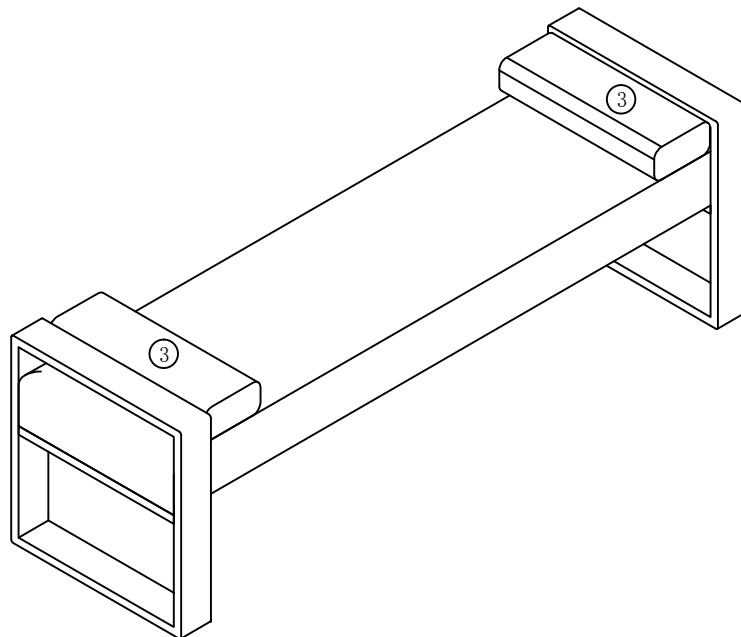

REVELATION

by UTTERMOST

Assembly Instruction

R23386

PARTS LIST

NO	DRAWING	PARTS NAME	Q'TY	NO	PARTS NAME	DRAWING	Q'TY
A		FLAT WASHER 5/16" X 2"	8PCS	1	SEAT FRAME		1PC
B		LOCK WASHER 5/16"	8PCS	2	LEG		2PCS
C		BOLTS DIA 5/16" X 2"	8PCS				
D		ALLEN WRENCH 5/16"	1PC	3	PILLOW		2PCS

STEP 1

PO BOX 558/3325 GRASSY HILL RD, ROCKY MOUNT, VIRGINIA 24151
www.revelationbyuttermost.com