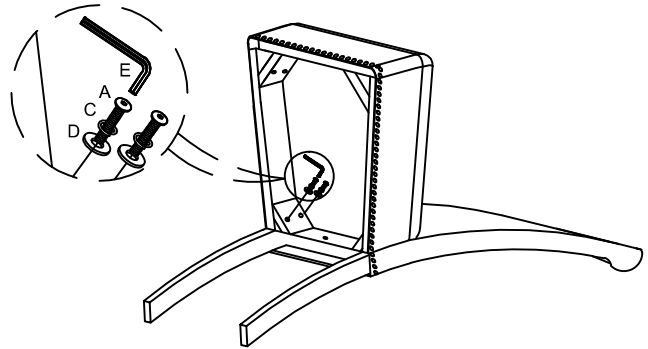

UTTERMOST

ASSEMBLY INSTRUCTION

ITEM: 23374

PARTS LIST

NO	DRAWING	PARTS NAME	Q'TY	NO	PARTS NAME	DRAWING	Q'TY
A		Long Bolts Ø5/16"*3"	5PCS	1	SEAT FRAME		1PC
B		Medium Bolts Ø5/16"*2"	4PCS	2	FRONT LEG		1PC
C		Lock Washers 5/16"	9PCS	3	BACK LEG		2PCS
D		Flat Washers 5/16"	9PCS	STEP 2			
E		Allen Wrench 5/16"	1PC				

STEP 1

STEP 2

STEP 3