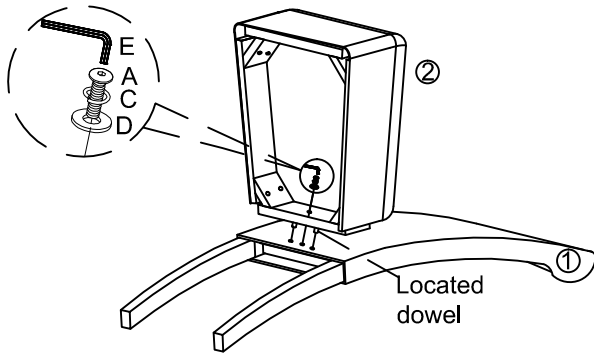

UTTERMOST

ASSEMBLY INSTRUCTION

ITEM: 23374

PARTS LIST

NO	DRAWING	PARTS NAME	Q'TY	NO	PARTS NAME	DRAWING	Q'TY
A		Long Bolts Ø5/16"*3"	5PCS	1	SEAT FRAME		1PC
B		Medium Bolts Ø5/16"*2"	4PCS	2	FRONT LEG		1PC
C		Lock Washers 5/16"	9PCS	3	BACK LEG		2PCS
D		Flat Washers 5/16"	9PCS	STEP 2			
E		Allen Wrench 5/16"	1PC				

STEP 1

STEP 2

STEP 3