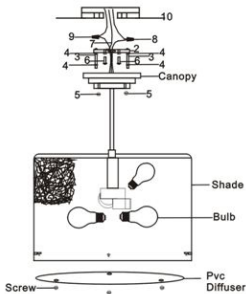

2. Wiring Assembly.

- (1) Remove the Decorative Nuts(5) under the Canopy(1) and take out the Mounting plate(2). Attach the Universal Mounting plate to the Ceiling Outlet Box(10) by using two Mounting Screws(6). (See the Diagram beside).
- (2) Attach the power supply wires to the fixture wire by connecting Black to Black(9) and White to White(8), using two Twist-on Wire Connectors(8&9). Attach the Power Supply ground wires from the Ceiling Outlet Box and the Fixture Ground wire from the fixture to the Green Ground Screw(7) on the Mounting Bracket(4). After the Wires are connected, Tuck them carefully in the Outlet Box(10).
- (3) Place the Canopy(1) over the Ceiling Outlet Box(10) and onto the Fixture Mounting Screws(3) until they protrude out from the Canopy (1) for about 1/4" .Remove the Canopy and secure the position by tightening the Hex Nuts(4) against the Mounting Plate (2)
  Place the Canopy back onto the Fixture Mounting Screws and secure into place by using the Decorative Nuts(5) provided.

3. Install three Light Bulbs(not included).

See relamping label located at socket area for type and wattage allowed.

Put the PVC Diffuser onto the Shade and secure it with three screws Installation Completed.

PO BOX 558/3325 GRASSY HILL RD. ROCKY MOUNT. VIRGINIA 24151

www.uttermost.com