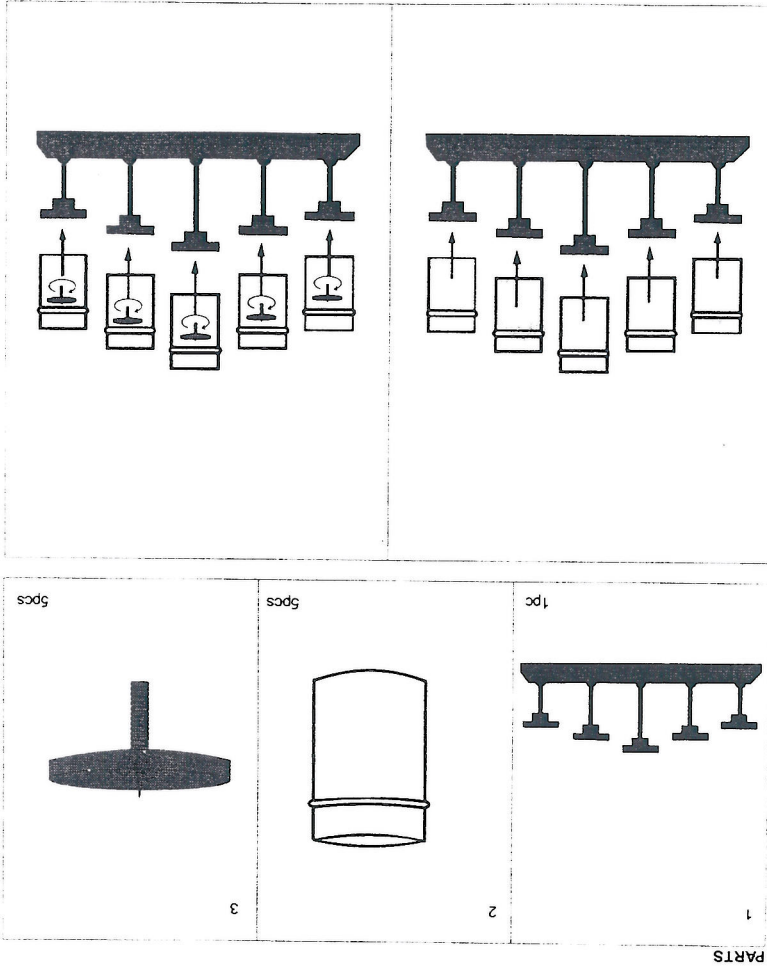

Warning: To avoid cracking of glass, insert glass, and re-tighten pillar cup. Unscrew the pre-fitted pillar cup, and re-tighten screw cap.

**ASSEMBLY INSTRUCTIONS FOR
5 LITE SQ BASE PILLAR HOLDERS
ITEM # 19569**