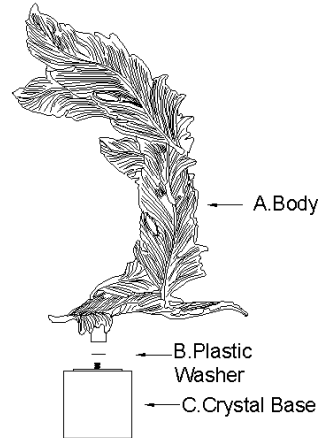

UTTERMOST ASSEMBLY INSTRUCTIONS

ITEM#: 17513

PARTS LIST: A. Body B. Plastic Washer C. Crystal Base

****Please make sure you have all the parts indicated above before you begin assembly of this item. This item should be assembled on a soft surface to prevent scratching the finish during assembly.**

- 1. Take out all the parts from the Package,
Place them in a soft position.**
- 2. Put B(Plastic Washer) onto the C(Crystal Base)
Rotate A(Body) into C(Crystal Base)**

PO BOX 558/3325 GRASSY HILL RD ROCKY MOUNT VIRGINIA 24151